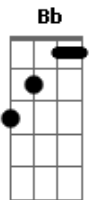

© ukulele-chords.com