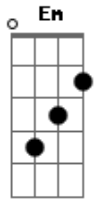

© ukulele-chords.com