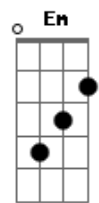

© ukulele-chords.com