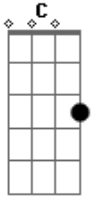

See it on me love (Strangeness and charm) ^G

^D
Feel it on me love

Feel it on me love

Feel it on me love (Strangeness and charm) ^F

C
See it on me love

See it on me love
G

See it on me love

Strangeness and charm **Am C D**

Am C D
Oh, Oh, down, down, down, down. **Am**

Acordes

© ukulele-chords.com

© ukulele-chords.com

© ukulele-chords.com

© ukulele-chords.com

© ukulele-chords.com

© ukulele-chords.com