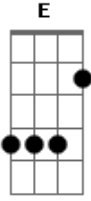

Oh can you feel it on me love? ^E ^F

And a pattern to pattern

Oh can you see it on me love? ^{Am}

^G
Atom to atom

Oh what's the matter with me love? ^E ^F

^D
Strangeness and charm

The static of your arms, it is the catalyst ^F ^C

Am C D
Oh, Oh, down, down, down, down.

Acordes

© ukulele-chords.com

© ukulele-chords.com

© ukulele-chords.com

© ukulele-chords.com

© ukulele-chords.com

© ukulele-chords.com