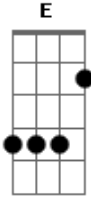

Oh can you feel it on me love? ^E ^F

And a pattern to pattern

Oh can you see it on me love? ^{Am}

^G
Atom to atom

Oh what's the matter with me love? ^E ^F

^D
Strangeness and charm

The static of your arms, it is the catalyst ^F ^C

Am C D
Oh, Oh, down, down, down, down. **Am**

Acordes

© ukulele-chords.com

© ukulele-chords.com

© ukulele-chords.com

© ukulele-chords.com

© ukulele-chords.com

© ukulele-chords.com