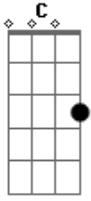

See it on me love (Strangeness and charm) ^G

^D
Feel it on me love

Feel it on me love

Feel it on me love (Strangeness and charm) ^F

C
See it on me love
See it on me love

See it on me love

Strangeness and charm **Am C D**

Am C D
Oh, Oh, down, down, down, down.

Acordes

© ukulele-chords.com

© ukulele-chords.com

© ukulele-chords.com

© ukulele-chords.com

© ukulele-chords.com

© ukulele-chords.com