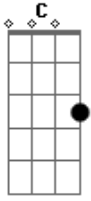

See it on me love (Strangeness and charm) ^G

^D
Feel it on me love

Feel it on me love

Feel it on me love (Strangeness and charm) ^F

C
See it on me love

See it on me love
G

See it on me love

Strangeness and charm **Am C D**

Am C D
Oh, Oh, down, down, down, down.

Acordes

© ukulele-chords.com

© ukulele-chords.com

© ukulele-chords.com

© ukulele-chords.com

© ukulele-chords.com

© ukulele-chords.com