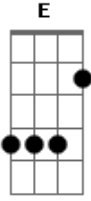

Oh can you feel it on me love? ^E ^F

And a pattern to pattern

Oh can you see it on me love? ^{Am}

^G
Atom to atom

Oh what's the matter with me love? ^E ^F

^D
Strangeness and charm

The static of your arms, it is the catalyst ^F ^C

Am C D
Oh, Oh, down, down, down, down. **Am**

Acordes

© ukulele-chords.com

© ukulele-chords.com

© ukulele-chords.com

© ukulele-chords.com

© ukulele-chords.com

© ukulele-chords.com