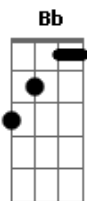

© ukulele-chords.com