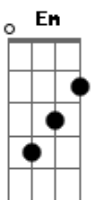

© ukulele-chords.com