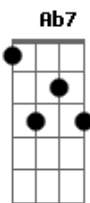

© ukulele-chords.com