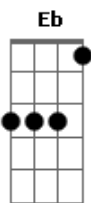

© ukulele-chords.com