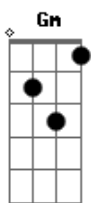

© ukulele-chords.com