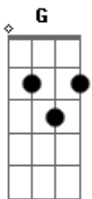

Florence and The Machine - My Love

tom:

Intro: Am G D F
Am G D F

[Primeira Parte]

Am G I was always able to write my way out
D F The song always made sense to me
Am G Now, I find out that when I look down
D F Every page is empty

[Segunda Parte]

Am G There is nothing to describe
D F Except the moon still bright against the worrying sky
G D I pray the trees will get their leaves soon

[Refrão]

Am G D So tell me where to put my love
F Am Do I wait for time to do what it does?
G D F I don't know where to put my love

[Terceira Parte]

Am G D And when it came, it was stranger than I had ever imagined
Am No cracking open of Heaven
F D But quiet and still
All my friends are getting ill

[Refrão]

Am G D

Acordes

© ukulele-chords.com