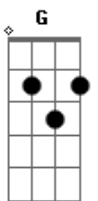

© ukulele-chords.com