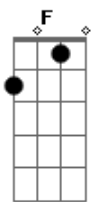

Florence and The Machine - Mother

Tom: C

Intro 2x: A G F G

(intro and verse riff):

A G F
Oh lord, won't you leave me, leave me on my knees

G
Cause I belong to the ground now

A
And it belongs to thee

G F
And oh lord, won't you leave me, leave me just like this

G
Cause I belong to the ground now

I want no more than this

A G Gb G x8
A

Acordes

© ukulele-chords.com

© ukulele-chords.com

© ukulele-chords.com

© ukulele-chords.com