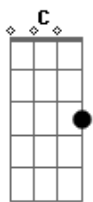

I put my feet into the fountain, the statues all asleep

G
No use wishing on the water
It grants you no relief

A G
Mother, make me

F Dm
Make me a bird of prey

A G F Dm
So I can rise above this, let it fall away

A G
Mother, make me

F Dm
Make me a song so sweet

A G F A
Heaven trembles, fallen at our feet

G F G
A G F G (intro riff)

Solo:

A G F
Oh lord, won't you leave me, leave me on my knees

G
Cause I belong to the ground now

A
And it belongs to thee

G F
And oh lord, won't you leave me, leave me just like this

G
Cause I belong to the ground now

I want no more than this

A G Gbm
Oh lord, won't you leave me, leave me on my knees

G
Cause I belong to the ground now

A
And it belongs to thee

G Gbm
And oh lord, won't you leave me, leave me just like this

G
Cause I belong to the ground now

I want no more than this

A G Gb G x8
A

Acordes

© ukulele-chords.com