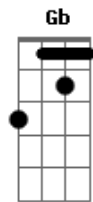

© ukulele-chords.com