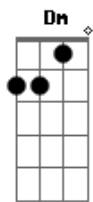

Florence and The Machine - Mother

Tom: C

Intro 2x: A G F G

(intro and verse riff):

A G F
Oh lord, won't you leave me, leave me on my knees

G
Cause I belong to the ground now

A
And it belongs to thee

G F
And oh lord, won't you leave me, leave me just like this

G
Cause I belong to the ground now

I want no more than this

A G Gb G x8
A

Acordes

© ukulele-chords.com

© ukulele-chords.com

© ukulele-chords.com

© ukulele-chords.com