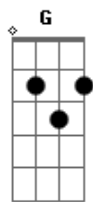

Florence and The Machine - Mother

Tom: C

Intro 2x: A G F G

(intro and verse riff):

A G F
Oh lord, won't you leave me, leave me on my knees

G
Cause I belong to the ground now

A
And it belongs to thee

G F
And oh lord, won't you leave me, leave me just like this

G
The love I let in, it left me so lost

A G
Mother, make me

F Dm
Make me a big tall tree

A G F Dm
So I can shed my leaves and let it blow through me

A G
Mother, make me

F Dm
Make me a big grey cloud

A G F G A
So I can rain on you things I can't say out loud

I want no more than this

A G Gbm
Oh lord, won't you leave me, leave me on my knees

G
Cause I belong to the ground now

A
And it belongs to thee

G Gbm
And oh lord, won't you leave me, leave me just like this

G
Cause I belong to the ground now

I want no more than this

A G Gb G x8
A

Acordes

© ukulele-chords.com

© ukulele-chords.com

© ukulele-chords.com

© ukulele-chords.com