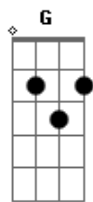

© ukulele-chords.com