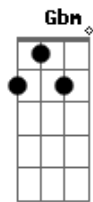

© ukulele-chords.com