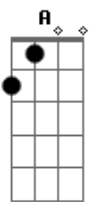

Florence and The Machine - Mother

Tom: C

Intro 2x: A G F G

(intro and verse riff):

A G F
Oh lord, won't you leave me, leave me on my knees

G
Cause I belong to the ground now

A
And it belongs to thee

G F
And oh lord, won't you leave me, leave me just like this

G
Cause I belong to the ground now

I want no more than this

A G Gb G x8
A

Acordes

© ukulele-chords.com

© ukulele-chords.com

© ukulele-chords.com

© ukulele-chords.com