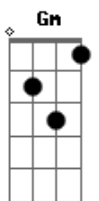

© ukulele-chords.com