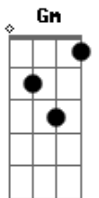

© ukulele-chords.com