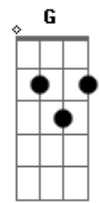

© ukulele-chords.com