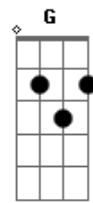

© ukulele-chords.com