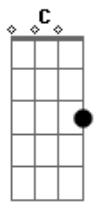

^{Dm F C} And I started to hear it again
^{G Dm} But this time it wasn't the end

^{F C G} And the room was so quiet, oh
^{Dm F C} And my heart is a hollow plain

^{G Dm} For the devil to dance again
^{F C G} And the room was too quiet, oh

^{Dm C} I was looking for a breath of life;
^{Dm} A little touch of heavenly light

^C (let ring)
But all the choirs in my head sang no ...

Acordes

© ukulele-chords.com

© ukulele-chords.com

© ukulele-chords.com