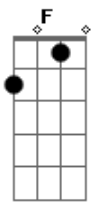

© ukulele-chords.com