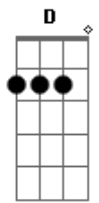

^{Dm F C} And I started to hear it again
^{G Dm} But this time it wasn't the end

^{F C G} And the room was so quiet, oh
^{Dm F C} And my heart is a hollow plain

^{G Dm} For the devil to dance again
^{F C G} And the room was too quiet, oh

^{Dm C} I was looking for a breath of life;
^{Dm} A little touch of heavenly light

^C (let ring)
But all the choirs in my head sang no ...

Acordes

© ukulele-chords.com

© ukulele-chords.com

© ukulele-chords.com