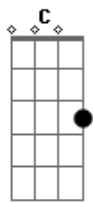

© ukulele-chords.com

© ukulele-chords.com