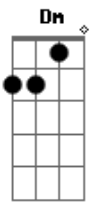

© ukulele-chords.com