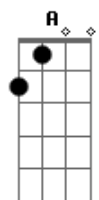

© ukulele-chords.com