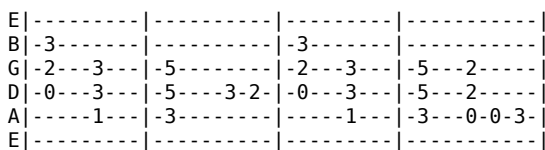

# Florence and The Machine - Big God

Intro: **Dm Bb C**  
**Dm Bb C A**

[Refrão]

**Dm** You need a big god **Bb C**  
**Dm** Big enough to hold your love **Bb C A**  
**Dm** You need a big god **Bb C A**  
**Dm** Big enough to fill you up **Bb C A**  
**Dm** You keep me up at night **Bb C**  
 To my messages, you do not reply **C**  
**Dm** You know I still like you the most **Bb A**  
 The best of the best and the worst of the worst **C**  
**Dm** Well, you can never know **Bb C**  
 The places that I go **C**  
**Dm** I still like you the most **Bb A**  
 You'll always be my favorite ghost **C**

[Refrão]

**Dm** You need a big god **Bb C**  
**Dm** Big enough to hold your love **Bb C A**  
**Dm** You need a big god **Bb C A**  
**Dm** Big enough to fill you up **Bb C A**  
**Dm** Sometimes I think it's gettin' better **Bb**