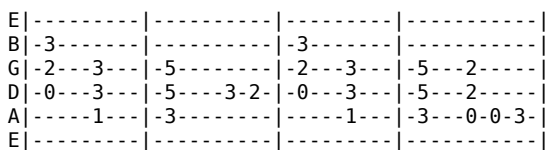

# Florence and The Machine - Big God

Intro: **Dm Bb C**  
**Dm Bb C A**

[Refrão]

**Dm** You need a big god **Bb C**  
**Dm** Big enough to hold your love **Bb C A**  
**Dm** You need a big god **Bb C A**  
**Dm** Big enough to fill you up **Bb C A**  
**Dm** You keep me up at night **Bb C**  
 To my messages, you do not reply **C**  
**Dm** You know I still like you the most **Bb A**  
 The best of the best and the worst of the worst **C**  
**Dm** Well, you can never know **Bb C**  
 The places that I go **C**  
**Dm** I still like you the most **Bb A**  
 You'll always be my favorite ghost **C**

[Refrão]

**Dm** You need a big god **Bb C**  
**Dm** Big enough to hold your love **Bb C A**  
**Dm** You need a big god **Bb C A**  
**Dm** Big enough to fill you up **Bb C A**  
**Dm** Sometimes I think it's gettin' better **Bb**

**C** And then it gets much worse  
**Dm** Is it just part of the process? **Bb**  
**C** Well, Jesus Christ, it hurts **A**  
**Dm** Though I know I should know better **Bb**  
**C** Well, I can make this work  
**Dm** Is it just part of the process? **Bb**  
**C** Well, Jesus Christ, Jesus Christ, it hurts **A Dm**  
**Gm** Jesus Christ, Jesus Christ, it hurts **Bb**  
 ( **Gm Dm Bb** )  
 [Refrão]  
**Dm** You need a big god **Bb C**  
**Dm** Big enough to hold your love **Bb C A**  
**Dm** You need a big god **Bb C**  
**Dm** Big enough to fill you up **Bb C A**  
 ( **Dm Bb C** )  
 ( **Dm Bb C A** )  
 ( **Dm Bb C A** )  
 [Final]  
**Dm** Shower your affection, let it rain on me **Bb C**  
**Dm** And pull down the mountain, draw your cities to the sea **Bb C A**  
**Dm** Shower your affection, let it rain on me **Bb C**  
**Dm** Don't leave me on this white cliff **Bb**  
**C** Let it slide down to the, slide down to the sea **A Dm Bb**  
**C** Slide down to the, slide down to the sea  
 ( **Dm Bb C A** )  
 ( **Dm Bb C** )  
 ( **Dm Bb C A Dm** )