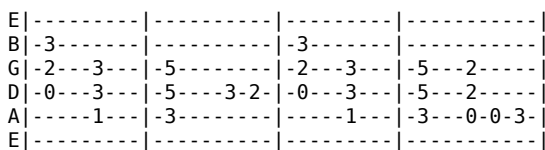

Florence and The Machine - Big God

Intro: **Dm Bb C**
Dm Bb C A

[Refrão]

Dm You need a big god **Bb C**
Dm Big enough to hold your love **Bb C A**
Dm You need a big god **Bb C A**
Dm Big enough to fill you up **Bb C A**
Dm You keep me up at night **Bb C**
 To my messages, you do not reply **C**
Dm You know I still like you the most **Bb A**
 The best of the best and the worst of the worst **C**
Dm Well, you can never know **Bb C**
 The places that I go **C**
Dm I still like you the most **Bb A**
 You'll always be my favorite ghost **C**

[Refrão]

Dm You need a big god **Bb C**
Dm Big enough to hold your love **Bb C A**
Dm You need a big god **Bb C A**
Dm Big enough to fill you up **Bb C A**
Dm Sometimes I think it's gettin' better **Bb**