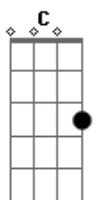

© ukulele-chords.com