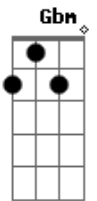

© ukulele-chords.com