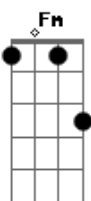

© ukulele-chords.com