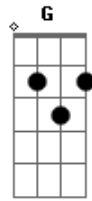

© ukulele-chords.com