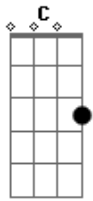

Flogging Molly - The Worst Day Since Yesterday

Tom: C

By: Satan Clause

It's pretty easy. Listen to the song for the strumming pattern

riff 1
D A D D

riff 2
D A D G

riff 3 ("Falling Down to you Sweet Ground..." and "Hell says hello...")
G G D D G G D A

riff 4 (during electric solo)
A A G D

Use the CD to help puzzle it together, but this should give you most of it!

=====

Acordes

© ukulele-chords.com