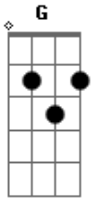

Flogging Molly - The Likes Of You Again

Tom: G

Bm D Bm A

The Likes of you again

By: Satan Clause

Chorus

Intro: "Here's to you, a song for my daddio"

"We'll never see the likes of you again..."

Em

G A

Em G D A

Bridge

"There must be more to life..."

"1, 2, 3, 4"

Bm D G A

D G A D

"So he disappeared, into his final beer..."
Just strum those last chords fast

Prechorus

Blah, blah, blah, end

"Ringing in the new year..."

=====

Acordes

© ukulele-chords.com

© ukulele-chords.com