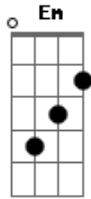

Flogging Molly - The Likes Of You Again

Tom: G

Bm D Bm A

The Likes of you again

By: Satan Clause

Chorus

Intro: "Here's to you, a song for my daddio"

"We'll never see the likes of you again..."

Em

G A

Em G D A

Bridge

"There must be more to life..."

"1, 2, 3, 4"

Bm D G A

D G A D

"So he disappeared, into his final beer..."
Just strum those last chords fast

Prechorus

Blah, blah, blah, end

"Ringing in the new year..."

=====

Acordes

© ukulele-chords.com

© ukulele-chords.com