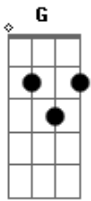

Flogging Molly - The Likes Of You Again

Tom: G

Bm D Bm A

The Likes of you again

By: Satan Clause

Chorus

Intro: "Here's to you, a song for my daddio"

"We'll never see the likes of you again..."

Em

G A

Em G D A

Bridge

"There must be more to life..."

"1, 2, 3, 4"

Bm D G A

D G A D

"So he disappeared, into his final beer..."
Just strum those last chords fast

Prechorus

"Ringing in the new year..."

Blah, blah, blah, end

=====

Acordes

© ukulele-chords.com

© ukulele-chords.com