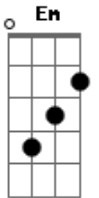

© ukulele-chords.com