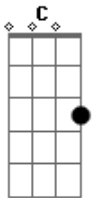

© ukulele-chords.com