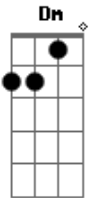

© ukulele-chords.com