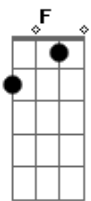

Fletcher - Girl Of My Dreams

tom:

Intro: C Am F G
C Am F G

[Primeira Parte]

C Am F G
Number one was a boy, and he had the greenest eyes
F G
Like a forest, but I knew that I was lost
C Am
Round two in the city, she was crazy, but she made it so pretty
F G
Left me emptier than lonely in New York
C
And three, she was an angel, yeah she coulda been the one
Am
But forever only made a couple trips around the sun
F G
Now singing the sad girl songs is overdone

[Refrão]

Acordes

© ukulele-chords.com

© ukulele-chords.com

© ukulele-chords.com

© ukulele-chords.com

C
I'm on heart break number four
Am
Tequila doesn't hit no more
F
I got a new rebound
G
I'm falling for me now
C
My ride-or-die until the end
Am
My Romeo and Juliet
F G
I'm my own anniversary
C Am F G
I'm the only girl of my dreams
C Am F G
Girl of my dreams
[Ponte]

C
Now I lay me down to sleep
Am
I pray that I'm the one I'll keep
F
If I fall before I wake
G
I know that I will catch me
C
Now I lay me down to sleep
Am
'Cause I'm in the only the bitch I need
F
I'm all hers, and she's all mine
G
I'll love her 'til the day I die