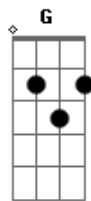

Fletcher - Girl Of My Dreams

tom:

Intro: C Am F G
C Am F G

[Primeira Parte]

C Am F G
Number one was a boy, and he had the greenest eyes
F G
Like a forest, but I knew that I was lost
C Am
Round two in the city, she was crazy, but she made it so pretty
F G
Left me emptier than lonely in New York
C
And three, she was an angel, yeah she coulda been the one
Am
But forever only made a couple trips around the sun
F G
Now singing the sad girl songs is overdone

[Segunda Parte]

C Am
Changed my hair, cut it off and I got a new tattoo
F G
Doing things I thought I never thought I'd do
C
Now I'm over being cynical, I swear to God I'm done
Am
Yeah I'm craving something deeper than I'll find in anyone
F G
Now singing the sad-girl song's just never fun

[Refrão]

Acordes

© ukulele-chords.com

© ukulele-chords.com

© ukulele-chords.com

© ukulele-chords.com

C
I'm on heart break number four
Am
Tequila doesn't hit no more
F
I got a new rebound
G
I'm falling for me now
C
My ride-or-die until the end
Am
My Romeo and Juliet
F G
I'm my own anniversary
C Am F G
I'm the only girl of my dreams
C Am F G
Girl of my dreams
[Ponte]

C
Now I lay me down to sleep
Am
I pray that I'm the one I'll keep
F
If I fall before I wake
G
I know that I will catch me
C
Now I lay me down to sleep
Am
'Cause I'm in the only the bitch I need
F
I'm all hers, and she's all mine
G
I'll love her 'til the day I die