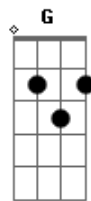

Fletcher - Girl Of My Dreams

tom:

Intro: C Am F G
C Am F G

[Primeira Parte]

C Am F G
Number one was a boy, and he had the greenest eyes
F G
Like a forest, but I knew that I was lost
C Am
Round two in the city, she was crazy, but she made it so pretty
F G
Left me emptier than lonely in New York
C
And three, she was an angel, yeah she coulda been the one
Am
But forever only made a couple trips around the sun
F G
Now singing the sad girl songs is overdone

[Refrão]

C
I'm on heart break number four
Am
Tequila doesn't hit no more
F
I got a new rebound
G
I'm falling for me now
C
My ride-or-die until the end
Am
My Romeo and Juliet
F G
I'm my own anniversary
C Am F G
I'm the only girl of my dreams
C Am F G
Girl of my dreams

[Segunda Parte]

C Am
Changed my hair, cut it off and I got a new tattoo
F G
Doing things I thought I never thought I'd do
C
Now I'm over being cynical, I swear to God I'm done
Am
Yeah I'm craving something deeper than I'll find in anyone
F G
Now singing the sad-girl song's just never fun

[Refrão]

Acordes

© ukulele-chords.com

© ukulele-chords.com

© ukulele-chords.com

© ukulele-chords.com

C
I'm on heart break number four
Am
Tequila doesn't hit no more
F
I got a new rebound
G
I'm falling for me now
C
My ride-or-die until the end
Am
My Romeo and Juliet
F G
I'm my own anniversary
C Am F G
I'm the only girl of my dreams
C Am F G
Girl of my dreams
[Ponte]
C
Now I lay me down to sleep
Am
I pray that I'm the one I'll keep
F
If I fall before I wake
G
I know that I will catch me
C
Now I lay me down to sleep
Am
'Cause I'm in the only the bitch I need
F
I'm all hers, and she's all mine
G
I'll love her 'til the day I die
[Refrão]
C
I'm on heart break number four
Am
Tequila doesn't hit no more
F
I got a new rebound
G
I'm falling for me now
C
My ride-or-die until the end
Am
My Romeo and Juliet
F G
I'm my own anniversary
C Am F G
I'm the only girl of my dreams
C Am F G
Girl of my dreams
C Am F G
Dreams
C Am F G
Girl of my dreams