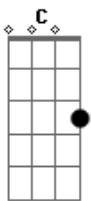

Fletcher - Girl Of My Dreams

tom:

Intro: C Am F G
C Am F G

[Primeira Parte]

C Am F G
Number one was a boy, and he had the greenest eyes
F G
Like a forest, but I knew that I was lost
C Am
Round two in the city, she was crazy, but she made it so pretty
F G
Left me emptier than lonely in New York
C
And three, she was an angel, yeah she coulda been the one
Am
But forever only made a couple trips around the sun
F G
Now singing the sad girl songs is overdone

[Refrão]

C
I'm on heart break number four
Am
Tequila doesn't hit no more
F
I got a new rebound
G
I'm falling for me now
C
My ride-or-die until the end
Am
My Romeo and Juliet
F G
I'm my own anniversary
C Am F G
I'm the only girl of my dreams
C Am F G
Girl of my dreams

[Segunda Parte]

C Am
Changed my hair, cut it off and I got a new tattoo
F G
Doing things I thought I never thought I'd do
C
Now I'm over being cynical, I swear to God I'm done
Am
Yeah I'm craving something deeper than I'll find in anyone
F G
Now singing the sad-girl song's just never fun

[Refrão]

Acordes

© ukulele-chords.com

© ukulele-chords.com

© ukulele-chords.com

© ukulele-chords.com

C
I'm on heart break number four
Am
Tequila doesn't hit no more
F
I got a new rebound
G
I'm falling for me now
C
My ride-or-die until the end
Am
My Romeo and Juliet
F G
I'm my own anniversary
C Am F G
I'm the only girl of my dreams
C Am F G
Girl of my dreams
[Ponte]