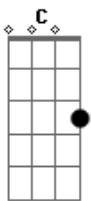

Fletcher - Girl Of My Dreams

tom:

Intro: C Am F G
C Am F G

[Primeira Parte]

C Am F G
Number one was a boy, and he had the greenest eyes
F G
Like a forest, but I knew that I was lost
C Am
Round two in the city, she was crazy, but she made it so pretty
F G
Left me emptier than lonely in New York
C
And three, she was an angel, yeah she coulda been the one
Am
But forever only made a couple trips around the sun
F G
Now singing the sad girl songs is overdone

[Refrão]

C
I'm on heart break number four
Am
Tequila doesn't hit no more
F
I got a new rebound
G
I'm falling for me now
C
My ride-or-die until the end
Am
My Romeo and Juliet
F G
I'm my own anniversary
C Am F G
I'm the only girl of my dreams
C Am F G
Girl of my dreams

[Segunda Parte]

C Am
Changed my hair, cut it off and I got a new tattoo
F G
Doing things I thought I never thought I'd do
C
Now I'm over being cynical, I swear to God I'm done
Am
Yeah I'm craving something deeper than I'll find in anyone
F G
Now singing the sad-girl song's just never fun

[Refrão]

Acordes

© ukulele-chords.com

© ukulele-chords.com

© ukulele-chords.com

© ukulele-chords.com

C
I'm on heart break number four
Am
Tequila doesn't hit no more
F
I got a new rebound
G
I'm falling for me now
C
My ride-or-die until the end
Am
My Romeo and Juliet
F G
I'm my own anniversary
C Am F G
I'm the only girl of my dreams
C Am F G
Girl of my dreams
[Ponte]
C
Now I lay me down to sleep
Am
I pray that I'm the one I'll keep
F
If I fall before I wake
G
I know that I will catch me
C
Now I lay me down to sleep
Am
'Cause I'm in the only the bitch I need
F
I'm all hers, and she's all mine
G
I'll love her 'til the day I die
[Refrão]
C
I'm on heart break number four
Am
Tequila doesn't hit no more
F
I got a new rebound
G
I'm falling for me now
C
My ride-or-die until the end
Am
My Romeo and Juliet
F G
I'm my own anniversary
C Am F G
I'm the only girl of my dreams
C Am F G
Girl of my dreams
C Am F G
Dreams
C Am F G
Girl of my dreams