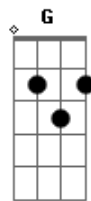

Fletcher - Girl Of My Dreams

tom:

Intro: C Am F G
C Am F G

[Primeira Parte]

C Am F G
Number one was a boy, and he had the greenest eyes
F G
Like a forest, but I knew that I was lost
C Am
Round two in the city, she was crazy, but she made it so pretty
F G
Left me emptier than lonely in New York
C
And three, she was an angel, yeah she coulda been the one
Am
But forever only made a couple trips around the sun
F G
Now singing the sad girl songs is overdone

[Segunda Parte]

C Am
Changed my hair, cut it off and I got a new tattoo
F G
Doing things I thought I never thought I'd do
C
Now I'm over being cynical, I swear to God I'm done
Am
Yeah I'm craving something deeper than I'll find in anyone
F G
Now singing the sad-girl song's just never fun

[Refrão]

Acordes

© ukulele-chords.com

© ukulele-chords.com

© ukulele-chords.com

© ukulele-chords.com

C
I'm on heart break number four
Am
Tequila doesn't hit no more
F
I got a new rebound
G
I'm falling for me now
C
My ride-or-die until the end
Am
My Romeo and Juliet
F G
I'm my own anniversary
C Am F G
I'm the only girl of my dreams
C Am F G
Girl of my dreams
[Ponte]

C
Now I lay me down to sleep
Am
I pray that I'm the one I'll keep
F
If I fall before I wake
G
I know that I will catch me
C
Now I lay me down to sleep
Am
'Cause I'm in the only the bitch I need
F
I'm all hers, and she's all mine
G
I'll love her 'til the day I die