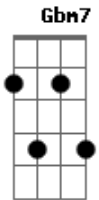

© ukujele-chords.com

[Pós-Refrão]

Forget you

Forget you

[Segunda Parte]

That's when you'd need me the most

But now what difference does it make?

Let go, let go

[Pré-Refrão]

Em7 Gbm7 Dbm7
Done a lot to keep up
Em7 Gbm7 Dbm7
But you'll never catch up to me
Em7 Gbm7 Dbm7
Was it me who closed the door?

[Refrão]

Em7 Gbm7 Dbm7
Save these memories before I delete them
Em7 Gbm7 Dbm7
Strange how much it means and just like that I forget

[Final]

Now I'm the one nailed to the chair

So much for so-longs

See you in heaven