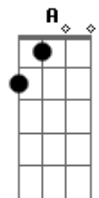

Fleetwood Mac - Seven Wonders

Tom: E
Intro: B Dbm A B Dbm A B Dbm A B Dbm A

VERSE
A Abm Dbm B
So long ago Certain place Certain time
A Abm Dbm B
You touched my hand All the way All the way down to Emmiline
A B Dbm B
But if our paths never cross Well you know I'm sorry but

CHORUS
E B
If I live to see the seven wonders
E B
I'll make a path to the rainbow's end
E B A B
I'll never live to match the beauty again

CHORUS
E B
If I live to see the seven wonders
E B
I'll make a path to the rainbow's end
E B A B
I'll never live to match the beauty again

CHORUS
E B
If I live to see the seven wonders
E B
I'll make a path to the rainbow's end
E B A B
I'll never live to match the beauty again
(Fade Out)

Acordes

© ukulele-chords.com

© ukulele-chords.com

© ukulele-chords.com