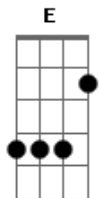

Fleetwood Mac - Seven Wonders

Tom: E
Intro: B Dbm A B Dbm A B Dbm A B Dbm A

VERSE
A Abm Dbm B
So long ago Certain place Certain time
A Abm Dbm B
You touched my hand All the way All the way down to Emmiline
A B Dbm B
But if our paths never cross Well you know I'm sorry but

CHORUS
E B
If I live to see the seven wonders
E B
I'll make a path to the rainbow's end
E B A B
I'll never live to match the beauty again The rainbow's
end

BREAK
B Dbm A B Dbm A B Dbm A B Dbm A

VERSE
A Abm Dbm B
So it's hard to find Someone with that kind of intensity
A Abm Dbm B
You touched my hand I played it cool And you reached out your
hand for me
A B Dbm B
But if our paths never cross Well you know I'm sorry but

CHORUS
E B
If I live to see the seven wonders
E B
I'll make a path to the rainbow's end
E B A B
I'll never live to match the beauty again The rainbow's

end

BREAK
B Dbm A B Dbm A B Dbm A B Dbm A B Dbm A B Dbm

VERSE
A Abm Dbm B
So long ago It's a certain time It's a certain place
A Abm Dbm B
You touched my hand and you smiled All the way back you held
out your hand
A B Dbm B
If I hope and I pray Ooh it might work out someday

CHORUS
E B
If I live to see the seven wonders
E B
I'll make a path to the rainbow's end
E B A B
I'll never live to match the beauty again

CHORUS
E B
If I live to see the seven wonders
E B
I'll make a path to the rainbow's end
E B A B
I'll never live to match the beauty again

CHORUS
E B
If I live to see the seven wonders
E B
I'll make a path to the rainbow's end
E B A B
I'll never live to match the beauty again
(Fade Out)

Acordes

© ukulele-chords.com