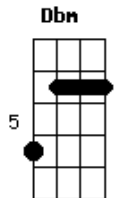

Fleetwood Mac - Seven Wonders

Tom: E
Intro: B Dbm A B Dbm A B Dbm A B Dbm A

VERSE
A Abm Dbm B
So long ago Certain place Certain time
A Abm Dbm B
You touched my hand All the way All the way down to Emmiline
A B Dbm B
But if our paths never cross Well you know I'm sorry but

CHORUS
E B
If I live to see the seven wonders
E B
I'll make a path to the rainbow's end
E B A B
I'll never live to match the beauty again The rainbow's
end

BREAK
B Dbm A B Dbm A B Dbm A B Dbm A

VERSE
A Abm Dbm B
So it's hard to find Someone with that kind of intensity
A Abm Dbm B
You touched my hand I played it cool And you reached out your
hand for me
A B Dbm B
But if our paths never cross Well you know I'm sorry but

CHORUS
E B
If I live to see the seven wonders
E B
I'll make a path to the rainbow's end
E B A B
I'll never live to match the beauty again

CHORUS
E B
If I live to see the seven wonders
E B
I'll make a path to the rainbow's end
E B A B
I'll never live to match the beauty again

CHORUS
E B
If I live to see the seven wonders
E B
I'll make a path to the rainbow's end
E B A B
I'll never live to match the beauty again
(Fade Out)

Acordes

© ukulele-chords.com

© ukulele-chords.com

© ukulele-chords.com