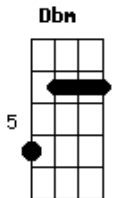

Fleetwood Mac - Seven Wonders

Tom: E
Intro: B Dbm A B Dbm A B Dbm A B Dbm A

VERSE
A Abm Dbm B
So long ago Certain place Certain time
A Abm Dbm B
You touched my hand All the way All the way down to Emmiline
A B Dbm B
But if our paths never cross Well you know I'm sorry but

CHORUS
E B
If I live to see the seven wonders
E B
I'll make a path to the rainbow's end
E B A B
I'll never live to match the beauty again

CHORUS
E B
If I live to see the seven wonders
E B
I'll make a path to the rainbow's end
E B A B
I'll never live to match the beauty again

CHORUS
E B
If I live to see the seven wonders
E B
I'll make a path to the rainbow's end
E B A B
I'll never live to match the beauty again
(Fade Out)

Acordes

© ukulele-chords.com

© ukulele-chords.com

© ukulele-chords.com