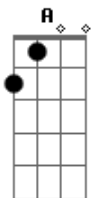

Fleetwood Mac - Seven Wonders

Tom: E
Intro: B Dbm A B Dbm A B Dbm A B Dbm A

VERSE
A Abm Dbm B
So long ago Certain place Certain time
A Abm Dbm B
You touched my hand All the way All the way down to Emmiline
A B Dbm B
But if our paths never cross Well you know I'm sorry but

CHORUS
E B
If I live to see the seven wonders
E B
I'll make a path to the rainbow's end
E B A B
I'll never live to match the beauty again

CHORUS
E B
If I live to see the seven wonders
E B
I'll make a path to the rainbow's end
E B A B
I'll never live to match the beauty again

CHORUS
E B
If I live to see the seven wonders
E B
I'll make a path to the rainbow's end
E B A B
I'll never live to match the beauty again
(Fade Out)

Acordes

© ukulele-chords.com

© ukulele-chords.com

© ukulele-chords.com