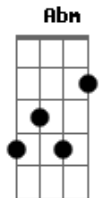

© ukulele-chords.com