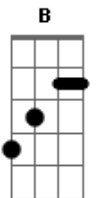

Fleetwood Mac - Seven Wonders

Tom: E
Intro: B Dbm A B Dbm A B Dbm A B Dbm A

VERSE
A Abm Dbm B
So long ago Certain place Certain time
A Abm Dbm B
You touched my hand All the way All the way down to Emmiline
A B Dbm B
But if our paths never cross Well you know I'm sorry but

CHORUS
E B
If I live to see the seven wonders
E B
I'll make a path to the rainbow's end
E B A B
I'll never live to match the beauty again The rainbow's
end

BREAK
B Dbm A B Dbm A B Dbm A B Dbm A

VERSE
A Abm Dbm B
So it's hard to find Someone with that kind of intensity
A Abm Dbm B
You touched my hand I played it cool And you reached out your
hand for me
A B Dbm B
But if our paths never cross Well you know I'm sorry but

CHORUS
E B
If I live to see the seven wonders
E B
I'll make a path to the rainbow's end
E B A B
I'll never live to match the beauty again The rainbow's

end

BREAK
B Dbm A B Dbm A B Dbm A B Dbm A B Dbm A B Dbm

VERSE
A Abm Dbm B
So long ago It's a certain time It's a certain place
A Abm Dbm B
You touched my hand and you smiled All the way back you held
out your hand
A B Dbm B
If I hope and I pray Ooh it might work out someday

CHORUS
E B
If I live to see the seven wonders
E B
I'll make a path to the rainbow's end
E B A B
I'll never live to match the beauty again

CHORUS
E B
If I live to see the seven wonders
E B
I'll make a path to the rainbow's end
E B A B
I'll never live to match the beauty again

CHORUS
E B
If I live to see the seven wonders
E B
I'll make a path to the rainbow's end
E B A B
I'll never live to match the beauty again
(Fade Out)

Acordes

© ukulele-chords.com

© ukulele-chords.com

© ukulele-chords.com

© ukulele-chords.com

© ukulele-chords.com