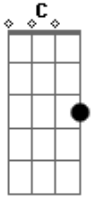

Fleetwood Mac - Rhiannon

Tom: C

Intro: Am F

Am

Rhiannon rings like a bell through the night.

F

And wouldn't you love to love her

Am

Takes to the sky like a bird in flight

F

And who will be her lover

C

All your life you've never seen a woman taken by the wind

F

Would you stay if she promised you heaven

Will you ever win

Am
She is like a cat in the night

F

And then she is the darkness

Am

She rules her life like a fine skylark

F

And when the sky is starless

C

All your life you've never seen a woman taken by the wind

F

Would you stay if she promised you heaven

F

Will you ever win

F

Am

Will you ever win

F

Am

Rhi - an non

F

Am

Rhi - an non

F

Am

Taken by, Taken by the sky - - - - -

F

Am

F

Taken by, Taken by the sky - - - - - - - - - -

Am

F

Dreams unwind, loves a state of mind

Acordes

© ukulele-chords.com