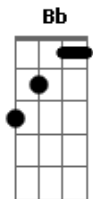

© ukulele-chords.com