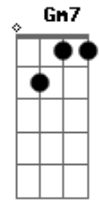

© ukulele-chords.com