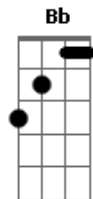

© ukulele-chords.com