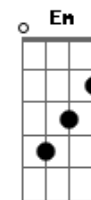

© ukulele-chords.com