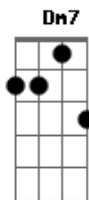

# Fleetwood Mac - Long Grey Mare

Tom: A

The bass goes as follows:

Em7      Am7      Dm7

Any variation is welcome. Listen to Gary Moore on Blues for Greeny for inspiration. His cover is pure perfection!

Verse 1 ( Am Dm Am x 2 / Em Dm Am )

Am  
I've got a long grey mare, she won't let me ride  
Dm  
I got a long grey mare, she won't let me ride  
Em

She makes me brush her in the morning  
Dm      Am  
And put her to bed every night

Verse 2 ( Am Dm Am x 2 / Em Dm Am )

Look at me grey mare, don't I feed you everyday  
Look at me grey mare, don't I feed you everyday  
But when I dig you with my spurs  
You turn around the other way