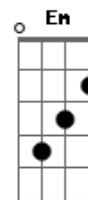

© ukulele-chords.com