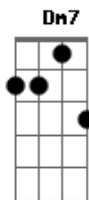

© ukulele-chords.com