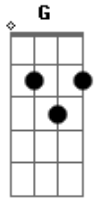

© ukulele-chords.com