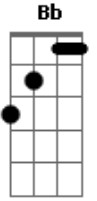

© ukulele-chords.com