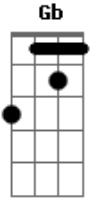

© ukulele-chords.com