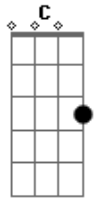

Fleetwood Mac - Gold Dust Woman

Tom: F

Transcribed by: Rene Overgaard
Email: o,dk
Intro: Rif

Verse, Chords
Gb Cg Gd Dno3rd

Bridge, chords
Bb G C Dno3rd

D Gb
Rock on- gold dust woman
Cg G
Take your silver spoon
D (intro riff)
And dig your grave
Heartless challenge
Pick your path and i'll pray

Wake up in the morning
See your sunrise- loves- to go down
Lousy lovers- pick their prey
But they never cry out loud

Bb
Did she make you cry
G
Make you break down
C Dno3rd
Shatter your illusions of love

Is it over now- do you know how
Pick up the pieces and go home.

Rock on- ancient woman
Follow those who pale
In your shadow

Rulers make bad lovers
You better put your kingdom up for sale

Did she make you cry
Make you break down
Shatter your illusions of love
Is it over now- do you know how
Pickup the pieces and go home.

Acordes

© ukulele-chords.com

© ukulele-chords.com

© ukulele-chords.com

© ukulele-chords.com

© ukulele-chords.com

© ukulele-chords.com