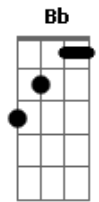

# Fleetwood Mac - Go your own way

Tom: F

F C  
 Loving you Isn't the right thing to do  
 Bb F F  
 How can I ever change things That I feel  
 F C  
 If I could Maybe I'd give you my world  
 Bb F F  
 How can I When you won't take it from me

Refrão:

Dm Bb C  
 You can go your own way (Go your own way)  
 Dm Bb C  
 You can call it another lonely day

(Another lonely day)

Dm Bb C  
 You can go your own way (Go your own way)

Próximas estrofes:

(Bb F )

Tell me why Everything turned around  
 Packing up Shacking up is all you wanna do

If I could Baby I'd give you my world  
 Open up Everything's waiting for you

(Refrão)