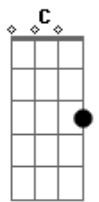

# Fleetwood Mac - Go your own way

Tom: F

F C  
 Loving you Isn't the right thing to do  
 Bb F F  
 How can I ever change things That I feel  
 F C  
 If I could Maybe I'd give you my world  
 Bb F F  
 How can I When you won't take it from me

Refrão:

Dm Bb C  
 You can go your own way (Go your own way)  
 Dm Bb C  
 You can call it another lonely day

(Another lonely day)

Dm Bb C  
 You can go your own way (Go your own way)

Próximas estrofes:

(Bb F )

Tell me why Everything turned around  
 Packing up Shacking up is all you wanna do

If I could Baby I'd give you my world  
 Open up Everything's waiting for you

(Refrão)