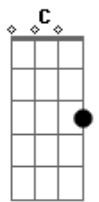

Fleetwood Mac - Go your own way

Tom: F

F C
 Loving you Isn't the right thing to do
 Bb F F
 How can I ever change things That I feel
 F C
 If I could Maybe I'd give you my world
 Bb F F
 How can I When you won't take it from me

Refrão:

Dm Bb C
 You can go your own way (Go your own way)
 Dm Bb C
 You can call it another lonely day

(Another lonely day)

Dm Bb C
 You can go your own way (Go your own way)

Próximas estrofes:

(Bb F)

Tell me why Everything turned around
 Packing up Shacking up is all you wanna do

If I could Baby I'd give you my world
 Open up Everything's waiting for you

(Refrão)

Acordes

© ukulele-chords.com

© ukulele-chords.com

© ukulele-chords.com

© ukulele-chords.com