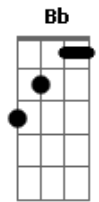

Fleetwood Mac - Go your own way

Tom: F

F C
 Loving you Isn't the right thing to do
 Bb F F
 How can I ever change things That I feel
 F C
 If I could Maybe I'd give you my world
 Bb F F
 How can I When you won't take it from me

Refrão:

Dm Bb C
 You can go your own way (Go your own way)
 Dm Bb C
 You can call it another lonely day

(Another lonely day)

Dm Bb C
 You can go your own way (Go your own way)

Próximas estrofes:

(Bb F)

Tell me why Everything turned around
 Packing up Shacking up is all you wanna do

If I could Baby I'd give you my world
 Open up Everything's waiting for you

(Refrão)

Acordes

© ukulele-chords.com

© ukulele-chords.com

© ukulele-chords.com

© ukulele-chords.com