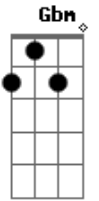

© ukulele-chords.com