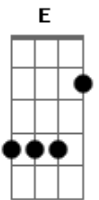

Fleetwood Mac - Don't Stop

Tom: A

{Each chord is half a measure}

E A E A E A E A
{intro}

E D A A
If you wake up and don't want to smile
E D A A
If it takes just a little while
E D A A
Open your eyes and look at the day
B B B B
You'll see things in a different way

E D A A
Don't stop thinking about

E D A A
Don't stop; it'll soon be here
E D A A
It'll be better than before
B B B B
Yesterday's gone, yesterday's gone

Why not think about times to come
And not about the things that you've done
If your life was bad to you
Just think what will do

All I want is to see you smile
If it takes just a little while
I know you don't believe that it's true
I never meant any harm to you

E D A A E D A A
Ooooooooooh, don't you look back....

Acordes

© ukulele-chords.com