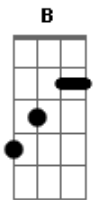

© ukulele-chords.com