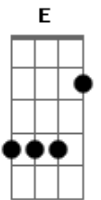

Fleetwood Mac - Don't Stop

Tom: A

{Each chord is half a measure}

E A E A E A E A
{intro}

E D A A
If you wake up and don't want to smile
E D A A
If it takes just a little while
E D A A
Open your eyes and look at the day
B B B B
You'll see things in a different way

E D A A
Don't stop thinking about

E D A A
Don't stop; it'll soon be here
E D A A
It'll be better than before
B B B B
Yesterday's gone, yesterday's gone

Why not think about times to come
And not about the things that you've done
If your life was bad to you
Just think what will do

All I want is to see you smile
If it takes just a little while
I know you don't believe that it's true
I never meant any harm to you

E D A A E D A A
Ooooooooooh, don't you look back....

Acordes

© ukulele-chords.com