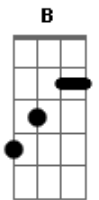

© ukulele-chords.com