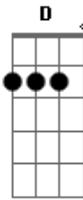

© ukulele-chords.com