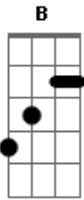

Fleetwood Mac - Blue Letter

Tom: A
Intro: A

A
It was a blue letter
B
She wrote to me
E A
It's silver words she told
Gbm
Wanna be on the road to paradise
E A
I wanna lover who don't get old.

CHORUS:
A Gbm E A
Do I read a message in your eyes
A Gbm E A
You wanna love to stay another night
Gbm
Hey baby when your day goes down
D A

I won't be waitin' around for you.

VERSE:

A B
For every voice you ever heard
E A
There's a thousand without a word
A Gbm
Redbird, don't say you told me so,
E A
Just give me one more song to go.

A Gbm E A
Do I read a message in your eyes
A Gbm E A
You wanna love to stay another night
Gbm
Hey baby when your day goes down
D A
I won't be waitin' around for you.

Acordes

© ukulele-chords.com

© ukulele-chords.com

© ukulele-chords.com

© ukulele-chords.com

© ukulele-chords.com