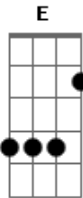

© ukulele-chords.com