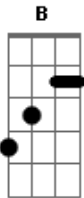

Fleetwood Mac - Blue Letter

Tom: A
Intro: A

A
It was a blue letter
B
She wrote to me
E A
It's silver words she told
Gbm
Wanna be on the road to paradise
E A
I wanna lover who don't get old.

CHORUS:
A Gbm E A
Do I read a message in your eyes
A Gbm E A
You wanna love to stay another night
Gbm
Hey baby when your day goes down
D A

I won't be waitin' around for you.

VERSE:

A B
For every voice you ever heard
E A
There's a thousand without a word
A Gbm
Redbird, don't say you told me so,
E A
Just give me one more song to go.

A Gbm E A
Do I read a message in your eyes
A Gbm E A
You wanna love to stay another night
Gbm
Hey baby when your day goes down
D A
I won't be waitin' around for you.

Acordes

© ukulele-chords.com

© ukulele-chords.com

© ukulele-chords.com

© ukulele-chords.com

© ukulele-chords.com