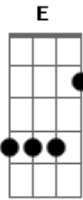

© ukulele-chords.com