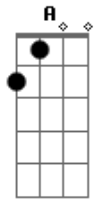

Fleetwood Mac - Blue Letter

Tom: A
Intro: A

A
It was a blue letter
B
She wrote to me
E A
It's silver words she told
Gbm
Wanna be on the road to paradise
E A
I wanna lover who don't get old.

CHORUS:
A Gbm E A
Do I read a message in your eyes
A Gbm E A
You wanna love to stay another night
Gbm
Hey baby when your day goes down
D A

I won't be waitin' around for you.

VERSE:

A B
For every voice you ever heard
E A
There's a thousand without a word
A Gbm
Redbird, don't say you told me so,
E A
Just give me one more song to go.

A Gbm E A
Do I read a message in your eyes
A Gbm E A
You wanna love to stay another night
Gbm
Hey baby when your day goes down
D A
I won't be waitin' around for you.

Acordes

© ukulele-chords.com