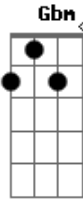

© ukulele-chords.com