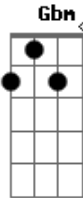

© ukulele-chords.com