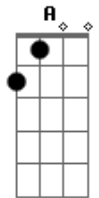

Fleetwood Mac - Blue Letter

Tom: A
Intro: A

A
It was a blue letter
B
She wrote to me
E A
It's silver words she told
Gbm
Wanna be on the road to paradise
E A
I wanna lover who don't get old.

CHORUS:
A Gbm E A
Do I read a message in your eyes
A Gbm E A
You wanna love to stay another night
Gbm
Hey baby when your day goes down
D A

I won't be waitin' around for you.

VERSE:

A B
For every voice you ever heard
E A
There's a thousand without a word
A Gbm
Redbird, don't say you told me so,
E A
Just give me one more song to go.

A Gbm E A
Do I read a message in your eyes
A Gbm E A
You wanna love to stay another night
Gbm
Hey baby when your day goes down
D A
I won't be waitin' around for you.

Acordes

© ukulele-chords.com