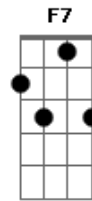

© ukulele-chords.com