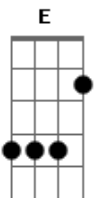

© ukulele-chords.com