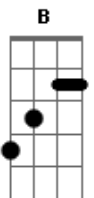

© ukulele-chords.com