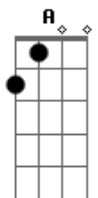

Verso 2:

E
And now after some thinking
A
I'd say I'd rather be
B
A functioning cog in some great machinery
A E
Serving something beyond me

Refrão:

E A
But I don't, I don't know what that will be
E A E
I'll get back to you someday soon you will see

Verso 3:

E
What's my name, what's my station
A
Oh just tell me what I should do
B
I don't need to be kind to the armies of night
A E
That would do such injustice to you

Verso 4:

E
Or bow down and be grateful
A
And say Sure take all that you see
B
To the men who move only in dimly-lit halls
A E
And determine my future for me

Refrão:

E A
And I don't, I don't know who to believe
E A E
I'll get back to you someday soon you will see

Verso 6:

E
If I know only one thing

A
It's that every thing that I see
B
Of the world outside is so inconceivable
A E
Often I barely can speak
Yeah I'm tongue tied and dizzy
A
And I can't keep it to myself
B
What good is it to sing helplessness blues?
A E
Why should I wait for anyone else?

Refrão:

E A
And I know, I know you will keep me on the shelf
E A E
I'll come back to you someday soon myself

Instrumental: E

Final:

E A
If I had an orchard
E A (A)
I'd work till I'm raw
A E
If i had an orchard
A A A
I'd work till I'm sore
E A
And you would wait tables
E A A A
And soon run the store
E A
Gold hair in the sunlight
E A (A)
My light in the dawn
A E
If I had an orchard
A A A
I'd work till I'm sore
E A
If I had an orchard
E A A A
I'd work till I'm sore
E A
Someday I'll be
E A
Like the man on the screen
(A A A E)

Acordes

© ukulele-chords.com