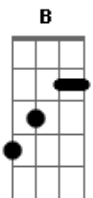

© ukulele-chords.com