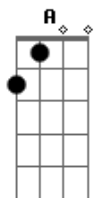

Verso 2:

E
And now after some thinking
A
I'd say I'd rather be
B
A functioning cog in some great machinery
A E
Serving something beyond me

Refrão:

E A
But I don't, I don't know what that will be
E A E
I'll get back to you someday soon you will see

Verso 3:

E
What's my name, what's my station
A
Oh just tell me what I should do
B
I don't need to be kind to the armies of night
A E
That would do such injustice to you

Verso 4:

E
Or bow down and be grateful
A
And say Sure take all that you see
B
To the men who move only in dimly-lit halls
A E
And determine my future for me

Refrão:

E A
And I don't, I don't know who to believe
E A E
I'll get back to you someday soon you will see

Verso 6:

E
If I know only one thing

A
It's that every thing that I see
B
Of the world outside is so inconceivable
A E
Often I barely can speak
Yeah I'm tongue tied and dizzy
A
And I can't keep it to myself
B
What good is it to sing helplessness blues?
A E
Why should I wait for anyone else?

Refrão:

E A
And I know, I know you will keep me on the shelf
E A E
I'll come back to you someday soon myself

Instrumental: E

Final:

E A
If I had an orchard
E A (A)
I'd work till I'm raw
A E
If i had an orchard
A A A
I'd work till I'm sore
E A
And you would wait tables
E A A A
And soon run the store
E A
Gold hair in the sunlight
E A (A)
My light in the dawn
A E
If I had an orchard
A A A
I'd work till I'm sore
E A
If I had an orchard
E A A A
I'd work till I'm sore
E A
Someday I'll be
E A
Like the man on the screen
(A A A E)

Acordes

© ukulele-chords.com