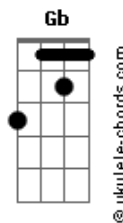

Flashlight Brown - I'm a Human

tom:

Intro: B Ebm B Dbm E Gb

[Primeira Parte]

B Gb
Staying in, fading fast
Call some friends, have a laugh Dbm

About the things we used to
E Gb
Think were coming

B Gb
Story same, nothing fits
Get in late, call it quits Dbm

Just as my paranoia
E Gb
Comes to feed me

[Refrão 1]

B Ebm
I'm a human, just like you
Full of doubt, without a clue Dbm

Trying to find a way
E Gb
To make it better

[Segunda Parte]

B Gb
Get a call from the girl
She's in town, but I'm a bore Dbm

So it won't make a difference
E Gb

Acordes

Call me next time

B Gb
Lazy days, empty nights
I'm alone, but that's alright Dbm

I'm taking over this world
E Gb
On my own time

[Refrão 2]

B Ebm
I'm a human, just like you
Full of doubt, without a clue Dbm

Trying to find a way
E Gb
To make it better

B Ebm
I'm a curse and so are you
Not so rich and no too smooth Dbm

Help me find a way
E Gb
To make it better

[Ponte] Abm Gb Dbm B Gb
B Gb Dbm E Gb

[Terceira Parte]

B Ebm
Staying in, going mad
Made a choice, won't look back Dbm

It's just another day and
E Gb
I'm still breathing