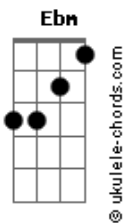

Flashlight Brown - I'm a Human

tom:

Intro: B Ebm B Dbm E Gb

[Primeira Parte]

B Gb
Staying in, fading fast
Call some friends, have a laugh Dbm

About the things we used to
E Gb
Think were coming

B Gb
Story same, nothing fits
Get in late, call it quits Dbm

Just as my paranoia
E Gb
Comes to feed me

[Refrão 1]

B Ebm
I'm a human, just like you
Full of doubt, without a clue Dbm

Trying to find a way
E Gb
To make it better

[Segunda Parte]

B Gb
Get a call from the girl
She's in town, but I'm a bore Dbm

So it won't make a difference
E Gb

Acordes

Call me next time

B Gb
Lazy days, empty nights
I'm alone, but that's alright Dbm

I'm taking over this world
E Gb
On my own time

[Refrão 2]

B Ebm
I'm a human, just like you
Full of doubt, without a clue Dbm