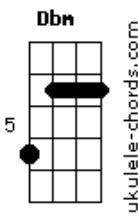

Flashlight Brown - I'm a Human

tom:

Intro: B Ebm B Dbm E Gb

[Primeira Parte]

B Gb
Staying in, fading fast
Call some friends, have a laugh Dbm

About the things we used to
E Gb
Think were coming

B Gb
Story same, nothing fits
Get in late, call it quits Dbm

Just as my paranoia
E Gb
Comes to feed me

[Refrão 1]

B Ebm
I'm a human, just like you
Full of doubt, without a clue Dbm

Trying to find a way
E Gb
To make it better

[Segunda Parte]

B Gb
Get a call from the girl
She's in town, but I'm a bore Dbm

So it won't make a difference
E Gb

Acordes

Call me next time

B Gb
Lazy days, empty nights
I'm alone, but that's alright Dbm

I'm taking over this world
E Gb
On my own time

[Refrão 2]

B Ebm
I'm a human, just like you
Full of doubt, without a clue Dbm

Trying to find a way
E Gb
To make it better

B Ebm
I'm a curse and so are you
Not so rich and no too smooth Dbm

Help me find a way
E Gb
To make it better

[Ponte] Abm Gb Dbm B Gb
B Gb Dbm E Gb

[Terceira Parte]

B Ebm
Staying in, going mad
Made a choice, won't look back Dbm

It's just another day and
E Gb
I'm still breathing