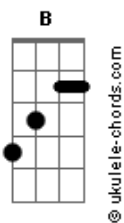

Flashlight Brown - I'm a Human

tom:

Intro: B Ebm B Dbm E Gb

[Primeira Parte]

B Gb
Staying in, fading fast
Call some friends, have a laugh Dbm

About the things we used to
E Gb
Think were coming

B Gb
Story same, nothing fits
Get in late, call it quits Dbm

Just as my paranoia
E Gb
Comes to feed me

[Refrão 1]

B Ebm
I'm a human, just like you
Full of doubt, without a clue Dbm

Trying to find a way
E Gb
To make it better

[Segunda Parte]

B Gb
Get a call from the girl
She's in town, but I'm a bore Dbm

So it won't make a difference
E Gb

Acordes

Call me next time

B Gb
Lazy days, empty nights
I'm alone, but that's alright Dbm

I'm taking over this world
E Gb
On my own time

[Refrão 2]

B Ebm
I'm a human, just like you
Full of doubt, without a clue Dbm

Trying to find a way
E Gb
To make it better

B Ebm
I'm a curse and so are you
Not so rich and no too smooth Dbm

Help me find a way
E Gb
To make it better

[Ponte] Abm Gb Dbm B Gb
B Gb Dbm E Gb

[Terceira Parte]

B Ebm
Staying in, going mad
Made a choice, won't look back Dbm

It's just another day and
E Gb
I'm still breathing