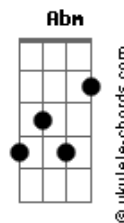

Flashlight Brown - I'm a Human

tom:

Intro: B Ebm B Dbm E Gb

[Primeira Parte]

B Gb
Staying in, fading fast
Call some friends, have a laugh Dbm

About the things we used to
E Gb
Think were coming

B Gb
Story same, nothing fits
Get in late, call it quits Dbm

Just as my paranoia
E Gb
Comes to feed me

[Refrão 1]

B Ebm
I'm a human, just like you
Full of doubt, without a clue Dbm

Trying to find a way
E Gb
To make it better

[Segunda Parte]

B Gb
Get a call from the girl
She's in town, but I'm a bore Dbm

So it won't make a difference
E Gb

Acordes

Call me next time

B Gb
Lazy days, empty nights
I'm alone, but that's alright Dbm

I'm taking over this world
E Gb
On my own time

[Refrão 2]

B Ebm
I'm a human, just like you
Full of doubt, without a clue Dbm