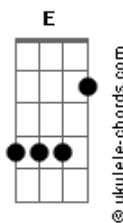

Flashlight Brown - I'm a Human

tom:

Intro: B Ebm B Dbm E Gb

[Primeira Parte]

B Gb
Staying in, fading fast
Call some friends, have a laugh Dbm

About the things we used to
E Gb
Think were coming

B Gb
Story same, nothing fits
Get in late, call it quits Dbm

Just as my paranoia
E Gb
Comes to feed me

[Refrão 1]

B Ebm
I'm a human, just like you
Full of doubt, without a clue Dbm

Trying to find a way
E Gb
To make it better

[Segunda Parte]

B Gb
Get a call from the girl
She's in town, but I'm a bore Dbm

So it won't make a difference
E Gb

Acordes

Call me next time

B Gb
Lazy days, empty nights
I'm alone, but that's alright Dbm

I'm taking over this world
E Gb
On my own time

[Refrão 2]

B Ebm
I'm a human, just like you
Full of doubt, without a clue Dbm

Trying to find a way
E Gb
To make it better

B Ebm
I'm a curse and so are you
Not so rich and no too smooth Dbm

Help me find a way
E Gb
To make it better

[Ponte] Abm Gb Dbm B Gb
B Gb Dbm E Gb

[Terceira Parte]

B Ebm
Staying in, going mad
Made a choice, won't look back Dbm

It's just another day and
E Gb
I'm still breathing