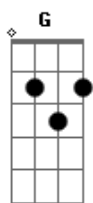

© ukulele-chords.com