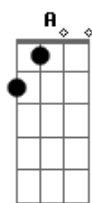

© ukulele-chords.com

© ukulele-chords.com