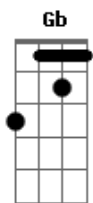

© ukulele-chords.com