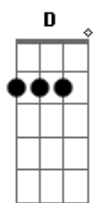

Bm A G Gb Em
Arms wide open, I stand alone.
Bm A G Gb Em
I'm no hero, and I'm not made of stone.
Bm A G Gb Em
Right or wrong, I can hardly tell.
Bm A G Gb
I'm on the wrong side of heaven, and the righteous side of hell.

Bm A G Gb Em
Arms wide open, I stand alone.
Bm A G Gb Em
I'm no hero, and I'm not made of stone.
Bm A G Gb Em
Right or wrong, I can hardly tell.
Bm A G Gb
I'm on the wrong side of heaven, and the righteous side of hell.

Em
I'm on the wrong side of heaven, and the righteous side of

hell.
A G Bm A
I'm on the wrong side of heaven, and the righteous side, the righteous side of hell.
Gb Em

(Solo)
Em Em
I'm not defending, downward descending,
Bm Bm
falling further and further away!
Em
I'm closer EVERYDAY!

G Gb
I'm getting closer every day, to the end.
The end, The end, the end,
I'm getting closer EVERYDAY!

Bm A G Gb Em
Arms wide open, I stand alone.
Bm A G Gb Em
I'm no hero, and I'm not made of stone.
Bm A G Gb Em
Right or wrong, I can hardly tell.

Bm A G Gb
I'm on the wrong side of heaven, and the righteous side of hell.

Bm A
I'm on the wrong side of heaven, and the righteous side of hell.

A
I'm on the wrong side of heaven, and the righteous side, the righteous side of hell.
G Gb Em

Acordes