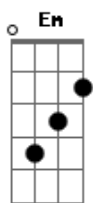

© ukulele-chords.com

© ukulele-chords.com