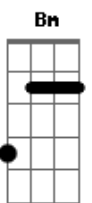

Five Finger Death Punch - Wrong Side Of Heaven

Tom: D

Em Bm
I spoke to god today, and she said that she's ashamed.
D A
What have I become, what have I done?
Em Bm
I spoke to the devil today, and he swears he's not to blame.
D A
And I understood, cuz I feel the same.

Bm A G Gb Em
Arms wide open, I stand alone.
Bm A G Gb Em
I'm no hero, and I'm not made of stone.
Bm A G Gb Em
Right or wrong, I can hardly tell.

Bm A G Gb GUITAR IS JUST BACKGROUND
Em
I'm on the wrong side of heaven, and the righteous side of hell.
Bm A
I'm on the wrong side of heaven, and the righteous side, righteous side of hell.
Em
I heard from god today, and she sounded just like me.
D A
What have I done, and who have I become.
Em Bm
I saw the devil today, and he looked a lot like me.
D A
I looked away, I turned away!

Bm A G Gb Em
Arms wide open, I stand alone.
Bm A G Gb Em
I'm no hero, and I'm not made of stone.
Bm A G Gb Em
Right or wrong, I can hardly tell.
Bm A G Gb
I'm on the wrong side of heaven, and the righteous side of hell.

Bm A G Gb Em
Arms wide open, I stand alone.
Bm A G Gb Em
I'm no hero, and I'm not made of stone.
Bm A G Gb Em
Right or wrong, I can hardly tell.
Bm A G Gb
I'm on the wrong side of heaven, and the righteous side of hell.

Em
I'm on the wrong side of heaven, and the righteous side of

hell.
A G Bm A
I'm on the wrong side of heaven, and the righteous side, the righteous side of hell.
Gb Em

(Solo)
Em Em
I'm not defending, downward descending,
Bm Bm
falling further and further away!
Em
I'm closer EVERYDAY!

G Gb
I'm getting closer every day, to the end.
The end, The end, the end,
I'm getting closer EVERYDAY!

Bm A G Gb Em
Arms wide open, I stand alone.
Bm A G Gb Em
I'm no hero, and I'm not made of stone.
Bm A G Gb Em
Right or wrong, I can hardly tell.

Bm A G Gb
I'm on the wrong side of heaven, and the righteous side of hell.

Bm A
I'm on the wrong side of heaven, and the righteous side of hell.