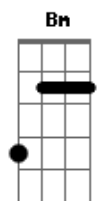

© ukulele-chords.com