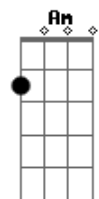

© ukulele-chords.com