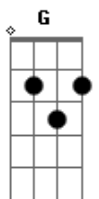

© ukulele-chords.com