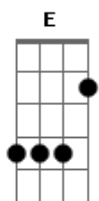

Tom: E

m [Intro] Em G Am

```
E|-----|
B|-----|
G|-----|
D|-----|
A|-----|
E|---3-2---|
```

[Primeira parte]

Em
There's a light in you
G Am
That tears me down to nothing
Em
There's an angel in your eyes
G Am
There's a hope inside
Em
That you can make it better
G Am
You see right through my disguise

[Pre-refrão]

C
When it rains, it pours
Am
And everybody stumbles
C Am
I won't let them bring you down

[Refrão]

Em G
I won't let you down
D Am
When the seasons change
Em G
I won't go down
D Am
I'll fight through the pain
Em G
I'll be there right by your side
D Em G D
I'll never let them bring you down
G Am
I won't let you down
Em
When the seasons change

[Segunda parte]

Em
There's a hope in me

G Am
That I will die for something
Em G Am
Was there fire in my eyes?
Em
All this pain inside
G Am
Will it be this way forever?
Em G Am
I can run, but I can't hide

C
When it rains, it pours
Am
And everybody stumbles
C Am
I won't let them bring you down

Em G
I won't let you down
D Am
When the seasons change
Em G
I won't go down
D Am
I'll fight through the pain
Em G
I'll be there right by your side
D Em G D
I'll never let them bring you down
Bm Am
When the seasons change

(G Bm Am)
(G Bm Am)
(G Bm Am)

Em
When the seasons change
G Am
And we're in for colder weather
Em G
Look for me on the divide
Em G
I won't let you down
D Am
When the seasons change
Em G
I won't go down
D Am
I'll fight through the pain
Em G
I'll be there right by your side
D Em G D
I'll never let them bring you down
G Am
I won't let you down
Em
When the seasons change

Acordes

© ukulele-chords.com