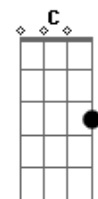

© ukulele-chords.com