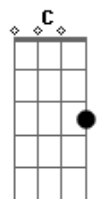

© ukulele-chords.com