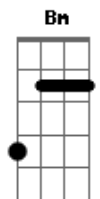

© ukulele-chords.com