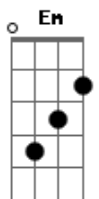

© ukulele-chords.com