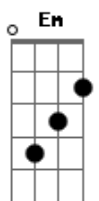

© ukulele-chords.com