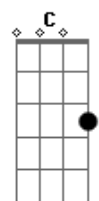

© ukulele-chords.com