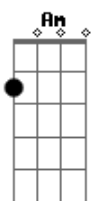

© ukulele-chords.com