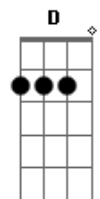

© ukulele-chords.com