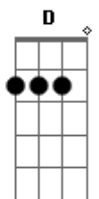

© ukulele-chords.com