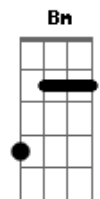

© ukulele-chords.com