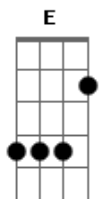

Tom: E

m [Intro] Em G Am

```
E|-----|
B|-----|
G|-----|
D|-----|
A|-----|
E|---3-2---|
```

[Primeira parte]

Em
There's a light in you
G Am
That tears me down to nothing
Em
There's an angel in your eyes
G Am
There's a hope inside
Em
That you can make it better
G Am
You see right through my disguise

[Pre-refrão]

C
When it rains, it pours
Am
And everybody stumbles
C Am
I won't let them bring you down

[Refrão]

Em G
I won't let you down
D Am
When the seasons change
Em G
I won't go down
D Am
I'll fight through the pain
Em G
I'll be there right by your side
D Em G
I'll never let them bring you down
G Am
I won't let you down
Em
When the seasons change

[Segunda parte]

Em
There's a hope in me

G Am
That I will die for something
Em G Am
Was there fire in my eyes?
Em
All this pain inside
G Am
Will it be this way forever?
Em G Am
I can run, but I can't hide

C
When it rains, it pours
Am
And everybody stumbles
C Am
I won't let them bring you down

Em G
I won't let you down
D Am
When the seasons change
Em G
I won't go down
D Am
I'll fight through the pain
Em G
I'll be there right by your side
D Em G D
I'll never let them bring you down
Bm Am
When the seasons change

(G Bm Am)
(G Bm Am)
(G Bm Am)

Em
When the seasons change
G Am
And we're in for colder weather
Em G
Look for me on the divide
Em G
I won't let you down
D Am
When the seasons change
Em G
I won't go down
D Am
I'll fight through the pain
Em G
I'll be there right by your side
D Em G D
I'll never let them bring you down
G Am
I won't let you down
Em
When the seasons change

Acordes

© ukulele-chords.com