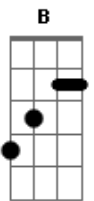

© ukulele-chords.com