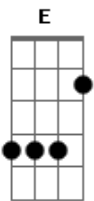

© ukulele-chords.com