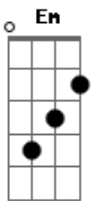

© ukulele-chords.com