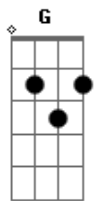

© ukulele-chords.com