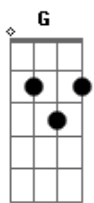

# Five Finger Death Punch - Blue On Black

tom:

Intro: D D C G

[Primeira Parte]

D C G D C G  
 Night falls and I'm alone  
 D C G D C G  
 Skin, yeah, chilled me to the bone  
 D C G D C G  
 You turned and you ran, oh yeah  
 D C G D C G  
 Woah, slipped right from my hands

( D C G )

[Primeira Parte]

D C G D C G  
 Blind, oh, but now I see  
 D C G D C G  
 Truth, lies and in between  
 D C G D C G  
 Wrong can't be undone, oh no  
 D C G D C G  
 Well it slipped from the tip of your tongue

## Acordes

© ukulele-chords.com

© ukulele-chords.com

© ukulele-chords.com

© ukulele-chords.com

© ukulele-chords.com

© ukulele-chords.com

D  
 Yeah, blue on black, tears on a river  
 C G  
 Push on a shove, it dont mean much  
 D  
 Joker on jack, match on a fire  
 C G  
 Cold on ice, a dead mans touch  
 D C G  
 Whisper on a scream, never change a thing  
 A G  
 Doesn't bring you back, its blue on black  
 [Solo] D F G Bb  
 D C Bb D