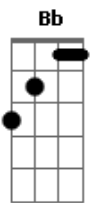

# Five Finger Death Punch - Blue On Black

tom:

Intro: D D C G

[Primeira Parte]

D C G D C G  
 Night falls and I'm alone  
 D C G D C G  
 Skin, yeah, chilled me to the bone  
 D C G D C G  
 You turned and you ran, oh yeah  
 D C G D C G  
 Woah, slipped right from my hands

( D C G )

[Primeira Parte]

D C G D C G  
 Blind, oh, but now I see  
 D C G D C G  
 Truth, lies and in between  
 D C G D C G  
 Wrong can't be undone, oh no  
 D C G D C G  
 Well it slipped from the tip of your tongue

## Acordes

© ukulele-chords.com

© ukulele-chords.com

© ukulele-chords.com

© ukulele-chords.com

© ukulele-chords.com

© ukulele-chords.com

D  
 Yeah, blue on black, tears on a river  
 C G  
 Push on a shove, it dont mean much  
 D  
 Joker on jack, match on a fire  
 C G  
 Cold on ice, a dead mans touch  
 D C G  
 Whisper on a scream, never change a thing  
 A G  
 Doesn't bring you back, its blue on black  
 [Solo] D F G Bb  
 D C Bb D

D  
 Blue on black, tears on a river  
 C G  
 Push on a shove, it dont mean much

[Refrão]

D  
 Blue on black, tears on a river  
 C G  
 Push on a shove, it dont mean much  
 D  
 Joker on jack, match on a fire  
 C G  
 Cold on ice, a dead mans touch  
 D C G  
 Whisper on a scream, never change a thing  
 A G  
 Doesn't bring you back, its blue on black