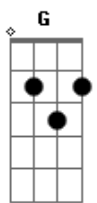

© ukulele-chords.com