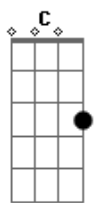

© ukulele-chords.com