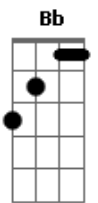

© ukulele-chords.com

D
Yeah, blue on black, tears on a river
C G
Push on a shove, it dont mean much
D
Joker on jack, match on a fire
C G
Cold on ice, a dead mans touch
D C G
Whisper on a scream, never change a thing
A G
Doesn't bring you back, its blue on black
[Solo] D F G Bb
D C Bb D

D
Blue on black, tears on a river
C G
Push on a shove, it dont mean much

[Refrão]

D
Blue on black, tears on a river
C G
Push on a shove, it dont mean much
D
Joker on jack, match on a fire
C G
Cold on ice, a dead mans touch
D C G
Whisper on a scream, never change a thing
A G
Doesn't bring you back, its blue on black

(D C G)

D C G
Blue on black Yeah
D C G
It's blue on black Yeah
D C G
Blue on black Yeah