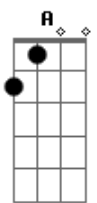

© ukulele-chords.com