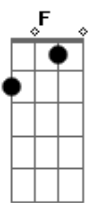

# Five Finger Death Punch - Blue On Black

tom:

Intro: D D C G

[Primeira Parte]

D C G D C G  
 Night falls and I'm alone  
 D C G D C G  
 Skin, yeah, chilled me to the bone  
 D C G D C G  
 You turned and you ran, oh yeah  
 D C G D C G  
 Woah, slipped right from my hands

( D C G )

[Primeira Parte]

D C G D C G  
 Blind, oh, but now I see  
 D C G D C G  
 Truth, lies and in between  
 D C G D C G  
 Wrong can't be undone, oh no  
 D C G D C G  
 Well it slipped from the tip of your tongue

## Acordes

© ukulele-chords.com

© ukulele-chords.com

© ukulele-chords.com

© ukulele-chords.com

© ukulele-chords.com

© ukulele-chords.com

D  
 Yeah, blue on black, tears on a river  
 C G  
 Push on a shove, it dont mean much  
 D  
 Joker on jack, match on a fire  
 C G  
 Cold on ice, a dead mans touch  
 D C G  
 Whisper on a scream, never change a thing  
 A G  
 Doesn't bring you back, its blue on black  
 [Solo] D F G Bb  
 D C Bb D