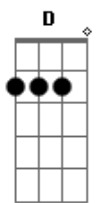

Five Finger Death Punch - Blue On Black

tom:

Intro: D D C G

[Primeira Parte]

D C G D C G
Night falls and I'm alone
D C G D C G
Skin, yeah, chilled me to the bone
D C G D C G
You turned and you ran, oh yeah
D C G D C G
Woah, slipped right from my hands

[Refrão]

D
Yeah, blue on black, tears on a river
C G
Push on a shove, it dont mean much
D
Joker on jack, match on a fire
C G
Cold on ice, a dead mans touch
D C G
Whisper on a scream, never change a thing
A G
Doesn't bring you back, its like blue on black

(D C G)

[Primeira Parte]

D C G D C G
Blind, oh, but now I see
D C G D C G
Truth, lies and in between
D C G D C G
Wrong can't be undone, oh no
D C G D C G
Well it slipped from the tip of your tongue

[Refrão]

Acordes

© ukulele-chords.com