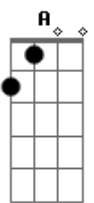

# Five Finger Death Punch - Blue On Black

tom:

Intro: D D C G

[Primeira Parte]

D C G D C G  
 Night falls and I'm alone  
 D C G D C G  
 Skin, yeah, chilled me to the bone  
 D C G D C G  
 You turned and you ran, oh yeah  
 D C G D C G  
 Woah, slipped right from my hands

( D C G )

[Primeira Parte]

D C G D C G  
 Blind, oh, but now I see  
 D C G D C G  
 Truth, lies and in between  
 D C G D C G  
 Wrong can't be undone, oh no  
 D C G D C G  
 Well it slipped from the tip of your tongue

## Acordes

© ukulele-chords.com

© ukulele-chords.com

© ukulele-chords.com

© ukulele-chords.com

© ukulele-chords.com

© ukulele-chords.com

D  
 Yeah, blue on black, tears on a river  
 C G  
 Push on a shove, it dont mean much  
 D  
 Joker on jack, match on a fire  
 C G  
 Cold on ice, a dead mans touch  
 D C G  
 Whisper on a scream, never change a thing  
 A G  
 Doesn't bring you back, its blue on black  
 [Solo] D F G Bb  
 D C Bb D