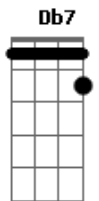

© ukulele-chords.com