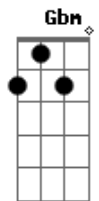

## Acordes

© ukulele-chords.com

© ukulele-chords.com

© ukulele-chords.com

© ukulele-chords.com

( A Db7 Gbm D )

[Passagem]

I used to lay low, hiding in the shadows  
So don't give me dark days, I already had those  
I'm just trying to figure out how to be myself right now  
I don't wanna lay low, hiding in the shadows