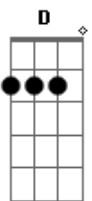

## Acordes

© ukulele-chords.com

© ukulele-chords.com

© ukulele-chords.com

© ukulele-chords.com

( A Db7 Gbm D )

[Passagem]

I used to lay low, hiding in the shadows  
So don't give me dark days, I already had those  
I'm just trying to figure out how to be myself right now  
I don't wanna lay low, hiding in the shadows