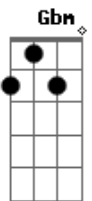

## Acordes

© ukulele-chords.com

© ukulele-chords.com

© ukulele-chords.com

© ukulele-chords.com

( A Db7 Gbm D )

[Passagem]

I used to lay low, hiding in the shadows  
So don't give me dark days, I already had those  
I'm just trying to figure out how to be myself right now  
I don't wanna lay low, hiding in the shadows