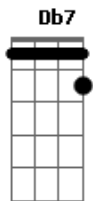

© ukulele-chords.com