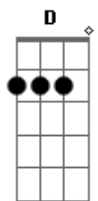

## Acordes

© ukulele-chords.com

© ukulele-chords.com

© ukulele-chords.com

© ukulele-chords.com

( A Db7 Gbm D )

[Passagem]

I used to lay low, hiding in the shadows  
So don't give me dark days, I already had those  
I'm just trying to figure out how to be myself right now  
I don't wanna lay low, hiding in the shadows