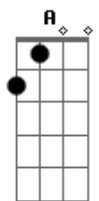

Fitz & The Tantrums - I Just Wanna Shine

tom:

A

A Db7 Gbm

D
I just wanna shine like the Sun when it comes up
A Db7
Run the city from the rooftops
Gbm D
'Cause today's gonna be my day
A Db7 Gbm D
I just wanna climb to the top of a mountain
A Db7
Standing tall when I'm howlin'
Gbm
'Cause today's gonna be my
Gbm
Day's gonna be my
Gbm Gbm Gbm Gbm Gbm
Day's, day's, day's, day's, day's

[Passagem 1]

Goodnight stress, see you in the morning
I don't gotta guess, you're always there for me
Sowing them seeds of doubt, I think you like seeing me freak
out
Goodnight stress, see you in the morning

[Pré-Refrão]

[Pré-Refrão]

So I wake up, I get out of bed
Stay up, stay out of my head
'Cause it's dangerous
And I don't wanna lose my mind, no

A Db7 Gbm D
I just wanna shine like the Sun when it comes up
A Db7
Run the city from the rooftops
Gbm D
'Cause today's gonna be my day
A Db7 Gbm D
I just wanna climb to the top of a mountain
A Db7
Standing tall when I'm howlin'
Gbm D
'Cause today's gonna be my day

(A Db7 Gbm D)

Acordes

© ukulele-chords.com