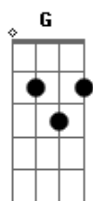

First Aid Kit - I Found a Way

Tom: B

m

Intro: Bm

Bm
It's me, it's me, you've come to take
My duality awakes
G D
By midnight time
A D
I could not see
G D A Bm
If I were you or you were me

Bm
We play the game with skillful hands
And so I asked for your demands
G D
Give me your love
A D
give me your thumb
G D A
And he traced us back to where we begun

D
So the morning came
G
And swept the night away

Bm
As I was looking for
A
Away to disappear

D
Amongst the quiet things
G
And all these empty streets

Bm
I found a way, I found a way
A
To reappear

Em G
I'll follow you
Bm
Where you go

D
So the morning came
G
Swept the night away

Bm
I found a way
A
I found a way

D
To reappear

Acordes

© ukulele-chords.com

© ukulele-chords.com

© ukulele-chords.com

© ukulele-chords.com