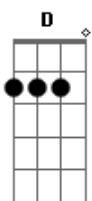

D
So the morning came
G
Swept the night away

Bm
I found a way
A
I found a way

D
To reappear

Acordes

© ukulele-chords.com

© ukulele-chords.com

© ukulele-chords.com

© ukulele-chords.com