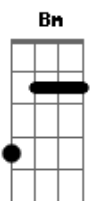

D
So the morning came
G
Swept the night away

Bm
I found a way
A
I found a way

D
To reappear

Acordes

© ukulele-chords.com

© ukulele-chords.com

© ukulele-chords.com

© ukulele-chords.com