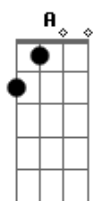

D
So the morning came
G
Swept the night away

Bm
I found a way
A
I found a way

D
To reappear

Acordes

© ukulele-chords.com

© ukulele-chords.com

© ukulele-chords.com

© ukulele-chords.com