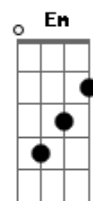

© ukulele-chords.com