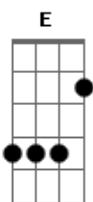

© ukulele-chords.com