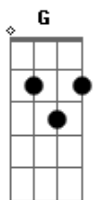

FireHouse - Love Of A Lifetime

Tom: G

[intro]

(G D Em D Am7 Bm7 C D)

I guess the time was right for us to say
We'd take our time and live our lives
Together day by day

(G D Em D Am7 Bm7 C D)

We'll make a wish and send it on a prayer
We know our dreams can all come true
With love that we can share

Am7 Bm7
With you i never wonder

Am7 Bm7
Will you be there for me

Am7 Bm7
With you i never wonder

C D
You're the right one for me

G Bm C D
I finally found the love of a lifetime

G Bm C D
A love to last my whole life through

G Bm C D
I finally found the love of a lifetime

Am Bm C
Forever in my heart, i finally found the

D G
Love of a lifetime

[Solo] Bm C D

(G D Em D Am7 Bm7 C D)

With every kiss our love is like brand new
And every star up in the sky was made
For me and you

(G D Em D Am7 Bm7 C D)

Still we both know that the road is long
We know that we will be together
Because our love is strong

[refrão]

[Solo] C B A D

A Dbm D E
Finally found the love of a lifetime

A Dbm D E
A love to last my whole life through

A Dbm D E
I finally found the love of a lifetime

Bm Dbm D
Forever in my heart, i finally found the

E A Dbm D
Love of a lifetime

E A Dbm D
Love of a lifetime

E A Dbm D
I finally found the love

E Bm D Dbm
oo! forever in my heart

D E
I finally found the love

Of a lifetime

Acordes

© ukulele-chords.com