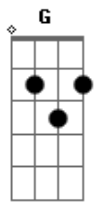

Fireflight - More Than a Love Song

Tom: D
Intro: D G E A

Bm **Gbm**
Look into her eyes
G **Em**
you can see she's crying out

Bm **Gbm**
She hides behind her smile
A
you can see the pain of doubt

Bm **Gbm**
And if you would hold her close
G **Em**
you could feel the brokenness inside

Bm **Gbm**
You would know she feels alone
A
She feels empty

Bm **Gbm** **G** **Em**
She needs more than a hug on a holiday
Bm **Gbm** **A**
She needs more than a smile on a Sunday
Bm **Gbm** **G** **Em**
She's not looking for you to fix what is wrong
Bm **Gbm** **A**
She really wants to know, really wants to know she belongs
Bm **Gbm**

She needs more than a love song

Bm **Gbm**
Listen to her now
G **Em**
Broken is a beautiful sound

Bm **Gbm**
She's a little scared
A
She's afraid of falling further down

Bm **Gbm**
But maybe if you let her know
G **Em**
And gave her just a little hope

Bm **Gbm**
Somehow if she knew the truth she'd
A
Come alive

Ponte:
Em **G**
In the end
Em
We will learn
A
Actions speak louder than our words

Instrumental: **G E A Gb E**

Acordes

© ukulele-chords.com

© ukulele-chords.com