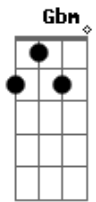

© ukulele-chords.com