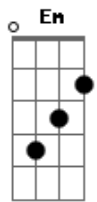

© ukulele-chords.com