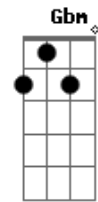

© ukulele-chords.com