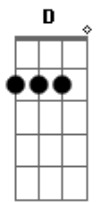

Fireflight - More Than a Love Song

Tom: D
Intro: D G E A

Bm **Gbm**
Look into her eyes
G **Em**
you can see she's crying out

Bm **Gbm**
She hides behind her smile
A
you can see the pain of doubt

Bm **Gbm**
And if you would hold her close
G **Em**
you could feel the brokenness inside

Bm **Gbm**
You would know she feels alone
A
She feels empty

Bm **Gbm** **G** **Em**
She needs more than a hug on a holiday
Bm **Gbm** **A**
She needs more than a smile on a Sunday
Bm **Gbm** **G** **Em**
She's not looking for you to fix what is wrong
Bm **Gbm** **A**
She really wants to know, really wants to know she belongs
Bm **Gbm**

She needs more than a love song

Bm **Gbm**
Listen to her now
G **Em**
Broken is a beautiful sound

Bm **Gbm**
She's a little scared
A
She's afraid of falling further down

Bm **Gbm**
But maybe if you let her know
G **Em**
And gave her just a little hope

Bm **Gbm**
Somehow if she knew the truth she'd
A
Come alive

Ponte:
Em **G**
In the end
Em
We will learn
A
Actions speak louder than our words

Instrumental: **G E A Gb E**

Acordes

© ukulele-chords.com

© ukulele-chords.com