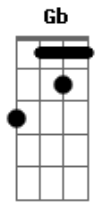

© ukulele-chords.com