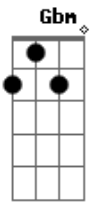

© ukulele-chords.com