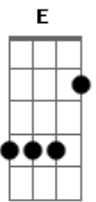

© ukulele-chords.com