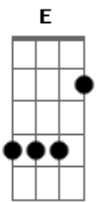

Fireflight - More Than a Love Song

Tom: D
Intro: D G E A

Bm **Gbm**
Look into her eyes
G **Em**
you can see she's crying out

Bm **Gbm**
She hides behind her smile
A
you can see the pain of doubt

Bm **Gbm**
And if you would hold her close
G **Em**
you could feel the brokenness inside

Bm **Gbm**
You would know she feels alone
A
She feels empty

Bm **Gbm** **G** **Em**
She needs more than a hug on a holiday
Bm **Gbm** **A**
She needs more than a smile on a Sunday
Bm **Gbm** **G** **Em**
She's not looking for you to fix what is wrong
Bm **Gbm** **A**
She really wants to know, really wants to know she belongs
Bm **Gbm**

She needs more than a love song

Bm **Gbm**
Listen to her now
G **Em**
Broken is a beautiful sound

Bm **Gbm**
She's a little scared
A
She's afraid of falling further down

Bm **Gbm**
But maybe if you let her know
G **Em**
And gave her just a little hope

Bm **Gbm**
Somehow if she knew the truth she'd
A
Come alive

Ponte:
Em **G**
In the end
Em
We will learn
A
Actions speak louder than our words

Instrumental: **G E A Gb E**

Acordes

© ukulele-chords.com

© ukulele-chords.com