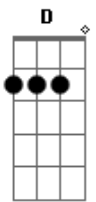

Fireflight - More Than a Love Song

Tom: D
Intro: D G E A

Bm **Gbm**
Look into her eyes
G **Em**
you can see she's crying out

Bm **Gbm**
She hides behind her smile
A
you can see the pain of doubt

Bm **Gbm**
And if you would hold her close
G **Em**
you could feel the brokenness inside

Bm **Gbm**
You would know she feels alone
A
She feels empty

Bm **Gbm** **G** **Em**
She needs more than a hug on a holiday
Bm **Gbm** **A**
She needs more than a smile on a Sunday
Bm **Gbm** **G** **Em**
She's not looking for you to fix what is wrong
Bm **Gbm** **A**
She really wants to know, really wants to know she belongs
Bm **Gbm**

She needs more than a love song

Bm **Gbm**
Listen to her now
G **Em**
Broken is a beautiful sound

Bm **Gbm**
She's a little scared
A
She's afraid of falling further down

Bm **Gbm**
But maybe if you let her know
G **Em**
And gave her just a little hope

Bm **Gbm**
Somehow if she knew the truth she'd
A
Come alive

Ponte:
Em **G**
In the end
Em
We will learn
A
Actions speak louder than our words

Instrumental: **G E A Gb E**

Acordes

© ukulele-chords.com