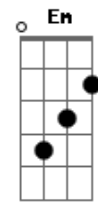

© ukulele-chords.com