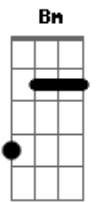

© ukulele-chords.com