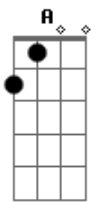

© ukulele-chords.com