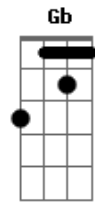

© ukulele-chords.com