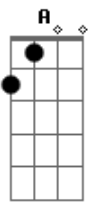

© ukulele-chords.com