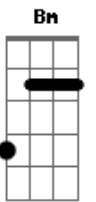

© ukulele-chords.com