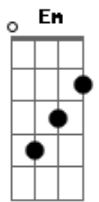

© ukulele-chords.com