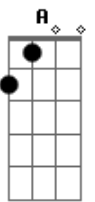

© ukulele-chords.com