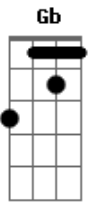

© ukulele-chords.com