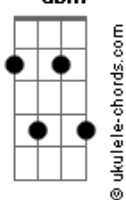

Fire Department Club - Into Your Fire

Tom: D

Intro:

Bm
Bm
Let your spirit free
We don't need so much to live
Dance in the space away

Bm
Come here and inspire me
Pull me into your gravity
and don't let go as we play

Bm
Make this your melody
and paint it differently
Draw it in your own way

Bm Gbm G A G7 Bm Gbm7
G D Em A

Bm
Half of eternity
may go by as you blink
We've got no time to waste

Bm
Into your fire now
promise you'll stick around
and this will never fade

Can you taste this?
C'mon and take me?

Bm Gbm G A G7 Bm Gbm7
Into your fire now

Bm Gbm G A G7 Bm Gbm7
Let's make it last somehow?

Bm
Let your spirit free
We don't need so much to live
dancing the space away

Bm
The Moon and Sun will collide
Yeah we could stretch the time
And bend it our own way

Bm
Take me to stratosphere
Fly us away from here
As we sing

Bm Gbm G A G7 Bm Gbm7
Into your fire now

Bm Gbm G A G7 Bm Gbm7
Let's make it last somehow

Bm Gbm G A G7 Bm Gbm7
Into your fire now

Bm
Can you taste this?
C'mon and take me?

Bm Gbm G
Let your spirit free

A
We don't need so much to live
(C'mon and take me?)
Dance in the space away

Em Gbm Em Gbm Em Bm Gbm
Em Gbm Em Gbm Em
Gbm G A Bm A

Acordes

D

Bm

E

G

Gbm

A

G7

Gbm7

Em