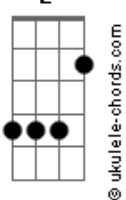

Fire Department Club - Into Your Fire

Tom: D

Intro:

Bm
Bm
Let your spirit free
We don't need so much to live
Dance in the space away

Bm
Come here and inspire me
Pull me into your gravity
and don't let go as we play

Bm
Make this your melody
and paint it differently
Draw it in your own way

Bm Gbm G A G7 Bm Gbm7
G D Em A

Bm
Half of eternity
may go by as you blink
We've got no time to waste

Bm
Into your fire now
promise you'll stick around
and this will never fade

Can you taste this?
C'mon and take me?

Bm Gbm G A G7 Bm Gbm7
Into your fire now

Bm Gbm G A G7 Bm Gbm7
Let's make it last somehow?

Bm
Let your spirit free
We don't need so much to live
dancing the space away

Bm
The Moon and Sun will collide
Yeah we could stretch the time
And bend it our own way

Bm
Take me to stratosphere
Fly us away from here
As we sing

Bm Gbm G A G7 Bm Gbm7
Into your fire now

Bm Gbm G A G7 Bm Gbm7
Let's make it last somehow

Bm Gbm G A G7 Bm Gbm7
Into your fire now

Bm
Can you taste this?
C'mon and take me?

Bm Gbm G
Let your spirit free

A
We don't need so much to live
(C'mon and take me?)
Dance in the space away

Em Gbm Em Gbm Em Bm Gbm
Em Gbm Em Gbm Em
Gbm G A Bm A

Acordes

D

Bm

E

G

Gbm

A

G7

Gbm7

Em