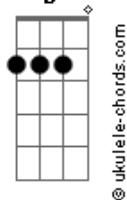

Fire Department Club - Into Your Fire

Tom: D

Intro:

Bm
Bm
Let your spirit free
We don't need so much to live
Dance in the space away

Bm
Come here and inspire me
Pull me into your gravity
and don't let go as we play

Bm
Make this your melody
and paint it differently
Draw it in your own way

Bm Gbm G A G7 Bm Gbm7
G D Em A

Bm
Half of eternity
may go by as you blink
We've got no time to waste

Bm
Into your fire now
promise you'll stick around
and this will never fade

Can you taste this?
C'mon and take me?

Bm Gbm G A G7 Bm Gbm7
Into your fire now

Bm Gbm G A G7 Bm Gbm7
Let's make it last somehow?

Bm
Let your spirit free
We don't need so much to live
dancing the space away

Bm
The Moon and Sun will collide
Yeah we could stretch the time
And bend it our own way

Bm
Take me to stratosphere
Fly us away from here
As we sing

Bm Gbm G A G7 Bm Gbm7
Into your fire now

Bm Gbm G A G7 Bm Gbm7
Let's make it last somehow

Bm Gbm G A G7 Bm Gbm7
Into your fire now

Bm
Can you taste this?
C'mon and take me?

Bm Gbm G
Let your spirit free

A
We don't need so much to live
(C'mon and take me?)
Dance in the space away

Em Gbm Em Gbm Em Bm Gbm
Em Gbm Em Gbm Em
Gbm G A Bm A

Acordes

D