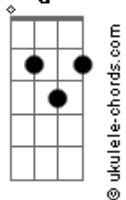

Fire Department Club - Into Your Fire

Tom: D

Intro:

Bm
Bm
Let your spirit free
We don't need so much to live
Dance in the space away

Bm
Come here and inspire me
Pull me into your gravity
and don't let go as we play

Bm
Make this your melody
and paint it differently
Draw it in your own way

Bm Gbm G A G7 Bm Gbm7
G D Em A

Bm
Half of eternity
may go by as you blink
We've got no time to waste

Bm
Into your fire now
promise you'll stick around
and this will never fade

Can you taste this?
C'mon and take me?

Bm Gbm G A G7 Bm Gbm7
Into your fire now

Bm Gbm G A G7 Bm Gbm7
Let's make it last somehow?

Bm
Let your spirit free
We don't need so much to live
dancing the space away

Bm
The Moon and Sun will collide
Yeah we could stretch the time
And bend it our own way

Bm
Take me to stratosphere
Fly us away from here
As we sing

Bm Gbm G A G7 Bm Gbm7
Into your fire now

Bm Gbm G A G7 Bm Gbm7
Let's make it last somehow

Bm Gbm G A G7 Bm Gbm7
Into your fire now

Bm
Can you taste this?
C'mon and take me?

Bm Gbm G
Let your spirit free

A
We don't need so much to live
(C'mon and take me?)
Dance in the space away

Em Gbm Em Gbm Em Bm Gbm
Em Gbm Em Gbm Em
Gbm G A Bm A

Acordes

D

Bm

E

G

Gbm

A

G7

Gbm7

Em