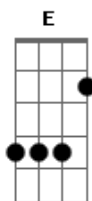

© ukulele-chords.com