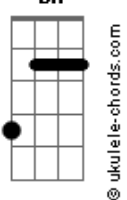

Fire Department Club - Into Your Fire

Tom: D

Intro:

Bm
Bm
Let your spirit free
We don't need so much to live
Dance in the space away

Bm
Come here and inspire me
Pull me into your gravity
and don't let go as we play

Bm
Make this your melody
and paint it differently
Draw it in your own way

Bm Gbm G A G7 Bm Gbm7
G D Em A

Bm
Half of eternity
may go by as you blink
We've got no time to waste

Bm
Into your fire now
promise you'll stick around
and this will never fade

Can you taste this?
C'mon and take me?

Bm Gbm G A G7 Bm Gbm7
Into your fire now

Bm Gbm G A G7 Bm Gbm7
Let's make it last somehow?

Bm
Let your spirit free
We don't need so much to live
dancing the space away

Bm
The Moon and Sun will collide
Yeah we could stretch the time
And bend it our own way

Bm
Take me to stratosphere
Fly us away from here
As we sing

Bm Gbm G A G7 Bm Gbm7
Into your fire now

Bm Gbm G A G7 Bm Gbm7
Let's make it last somehow

Bm Gbm G A G7 Bm Gbm7
Into your fire now

Bm
Can you taste this?
C'mon and take me?

Bm Gbm G
Let your spirit free

A
We don't need so much to live
(C'mon and take me?)
Dance in the space away

Em Gbm Em Gbm Em Bm Gbm
Em Gbm Em Gbm Em
Gbm G A Bm A

Acordes

D

Bm

E

G

Gbm

A

G7

Gbm7

Em