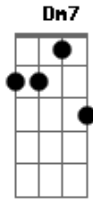

© ukulele-chords.com