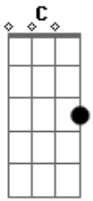

© ukulele-chords.com

© ukulele-chords.com