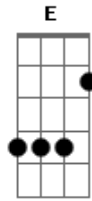

© ukulele-chords.com