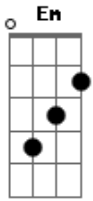

© ukulele-chords.com