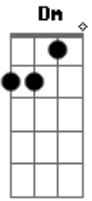

© ukulele-chords.com