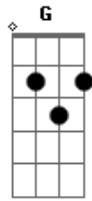

© ukulele-chords.com