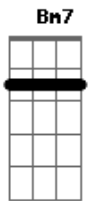

© ukulele-chords.com