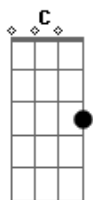

© ukulele-chords.com

© ukulele-chords.com