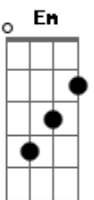

© ukulele-chords.com