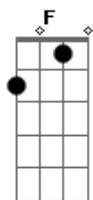

Fiona Apple - Love Ridden

Tom: G

Em F C
Em Ebdim (no 3rd) C

verse
Love ridden, I've looked at you With the

Em Ebdim (no 3rd) C
focus I gave to my birthday candles

G F Em
I've wished on the lidded blue flames Under your

Em dim
brow And baby, I wished for you

verse
Nobody sees when you are lying in your bed And I wanna

Em F C
crawl in with you but I cry instead

G F Em7 C
I want your warm, but it will only make me colder

Em dim
when it's over So I can't tonight, baby

G F Em7
No, not baby anymore If I

G F C
need you I'll just use your simple name

G D Em Eb
Only kisses on the cheek from now on

D (no 3rd) F (no 5th) A (no chrd) Bm C (bass a-c-g-f#)
And in a little while, we'll only have to wave

bridge
My hand won't hold you down no more

C Bm7 Am (bass a-g#-g-f#)
The path is clear to follow through

F7M (bass d-db-c)
I stood too long in the way of the door

C Eb D
And now I'm giving up on you

Interlude
C (no 3rd) C (no 3rd) C (no 3rd) (bass a-g#-g)
G G G

Em F C
Em Ebdim (no 3rd) C C C7M

Chorus
No, not baby anymore - if I need you
I'll just use your simple name
Only kisses on the cheek from now on
And in a little while, we'll only have to wave

No, not baby anymore - if I need you
I'll just use your simple name
Only kisses on the cheek from now on
And in a little while, we'll only have to wave
(end on Am7 - G)

Acordes