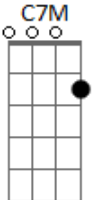

© ukulele-chords.com