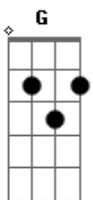

© ukulele-chords.com