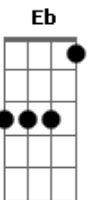

© ukulele-chords.com