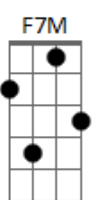

© ukulele-chords.com