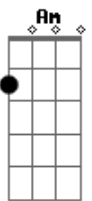

© ukulele-chords.com