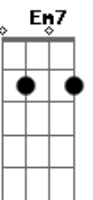

© ukulele-chords.com