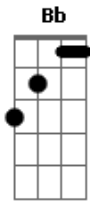

© ukulele-chords.com