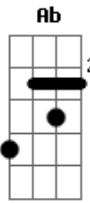

© ukulele-chords.com