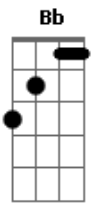

© ukulele-chords.com