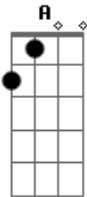

Finneas - New Girl

Tom: A

m

Intro: Am7

Am7 Dm
Crush, who's got a crush?
E7
I like the way you blush
Am7
I like the way you bluff
Am7 Dm
Touch, each time we touch
E7
I wanna take too much
Am7
Keep me up all night

Am7
I wanna scratch your surface
Dm
I wanna feel your groove
E7
I wanna be your needle
Am7
I wanna lick your wounds
Am7
You wanna play with fire
Dm
Stick and poke tattoo
E7
You wanna play my new girl
Am

(Am7 Dm E7 Am7)

Am7 Dm7
Cash, got hard earned cash
E7
I like the way you crash
Am7
Your lips into mine
Dm
Fast, we drive too fast
E7
You got a checkered past

Am
But I can let it slide
Am7
I wanna scratch your surface
Dm
I wanna feel your groove
E7
I wanna be your needle
Am7
I wanna lick your wounds
Am7
You wanna play with fire
Dm
Stick and poke tattoo
E7
You wanna play my new girl
Am
I wanna play with you

F7M Dm
Why'd you cut up all your clothes?
Am C
Tell me something no one knows
F7M Dm
I don't owe you anything
Am C
But you're too much fun to let it rain
F7M E7
Ain't it fun, remember it

Am7
I wanna scratch your surface
Dm
I wanna feel your groove
E7
I wanna be your needle
Am7
I wanna lick your wounds
Am7
You wanna play with fire
Dm
Stick and poke tattoo
E7
You wanna play my new girl
Am
I wanna play with you

Acordes

© ukulele-chords.com

© ukulele-chords.com

© ukulele-chords.com

© ukulele-chords.com

© ukulele-chords.com

© ukulele-chords.com

© ukulele-chords.com

© ukulele-chords.com