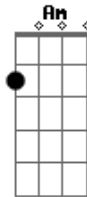

© ukulele-chords.com