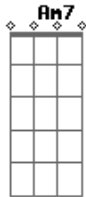

© ukulele-chords.com