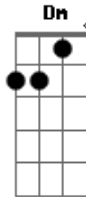

© ukulele-chords.com