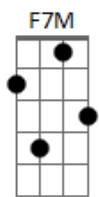

Finneas - New Girl

Tom: A

m

Intro: Am7

Am7 Dm
Crush, who's got a crush?
E7
I like the way you blush
Am7
I like the way you bluff
Am7 Dm
Touch, each time we touch
E7
I wanna take too much
Am7
Keep me up all night

Am7
I wanna scratch your surface
Dm
I wanna feel your groove
E7
I wanna be your needle
Am7
I wanna lick your wounds
Am7
You wanna play with fire
Dm
Stick and poke tattoo
E7
You wanna play my new girl
Am

(Am7 Dm E7 Am7)

Am7 Dm7
Cash, got hard earned cash
E7
I like the way you crash
Am7
Your lips into mine
Dm
Fast, we drive too fast
E7
You got a checkered past

Am
But I can let it slide
Am7
I wanna scratch your surface
Dm
I wanna feel your groove
E7
I wanna be your needle
Am7
I wanna lick your wounds
Am7
You wanna play with fire
Dm
Stick and poke tattoo
E7
You wanna play my new girl
Am
I wanna play with you

F7M Dm
Why'd you cut up all your clothes?
Am C
Tell me something no one knows
F7M Dm
I don't owe you anything
Am C
But you're too much fun to let it rain
F7M E7
Ain't it fun, remember it

Am7
I wanna scratch your surface
Dm
I wanna feel your groove
E7
I wanna be your needle
Am7
I wanna lick your wounds
Am7
You wanna play with fire
Dm
Stick and poke tattoo
E7
You wanna play my new girl
Am
I wanna play with you

Acordes

© ukulele-chords.com