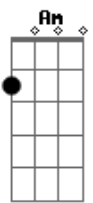

© ukulele-chords.com