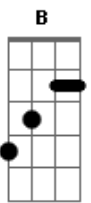

Finneas - Claudia

Tom: B

m (forma dos acordes no tom de Am)
Capostrate na 2ª casa

[Primeira Parte]

I think you're gonna change my plans
With those emerald eyes
But you don't even understand
How much they're on my mind

[Pré-Refrão]

Feels like I'm breathing in and out without permission
Waiting on your badges by the phone
I might be headed in the opposite direction
But I'd love to drive you home

[Refrão]

Oh, I'm in trouble now
Come kiss me black and blue
Might last another round
But I'm bound to fall for you

[Segunda Parte]

Taking a stranger's hand
I got familiarized
Now without a second glance
I wouldn't save the night
I'd spend it all, every penny on you
There's nothing in my wallet

Worth a thing I can't lose
I'd spend it all, every penny on you-ou

[Pré-Refrão]

Feels like I'm breathing in and out without permission
Waiting on your badges by the phone
I might be headed in the opposite direction
But I'd love to drive you home

[Refrão]

Oh, I'm in trouble now
Come kiss me black and blue
Might last another round
But I'm bound to fall for you
We're under covers now
I don't know what you do
Just know I love it now
I'm bound to fall for you

[Bridge]

I want you filling my lungs and pulling me under
Tip of my tongue, it's making me wonder
Filling my lungs and pulling me under
I think you're gonna change my plans
With those emerald eyes
But you don't even understand
Just how far I'd dive

Acordes

© ukulele-chords.com