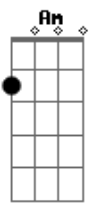

© ukulele-chords.com