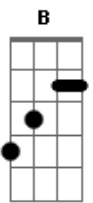

Finneas - Claudia

Tom: B

m (forma dos acordes no tom de Am)
Capostrate na 2ª casa

[Primeira Parte]

I think you're gonna change my plans
With those emerald eyes
But you don't even understand
How much they're on my mind

[Pré-Refrão]

Feels like I'm breathing in and out without permission
Waiting on your badges by the phone
I might be headed in the opposite direction
But I'd love to drive you home

[Refrão]

Oh, I'm in trouble now
Come kiss me black and blue
Might last another round
But I'm bound to fall for you

[Segunda Parte]

Taking a stranger's hand
I got familiarized
Now without a second glance
I wouldn't save the night
I'd spend it all, every penny on you
There's nothing in my wallet

Worth a thing I can't lose
I'd spend it all, every penny on you-ou

[Pré-Refrão]

Feels like I'm breathing in and out without permission
Waiting on your badges by the phone
I might be headed in the opposite direction
But I'd love to drive you home

[Refrão]

Oh, I'm in trouble now
Come kiss me black and blue
Might last another round
But I'm bound to fall for you
We're under covers now
I don't know what you do
Just know I love it now
I'm bound to fall for you

[Bridge]

I want you filling my lungs and pulling me under
Tip of my tongue, it's making me wonder
Filling my lungs and pulling me under
I think you're gonna change my plans
With those emerald eyes
But you don't even understand
Just how far I'd dive

Acordes

© ukulele-chords.com