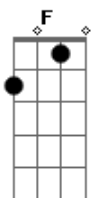

© ukulele-chords.com