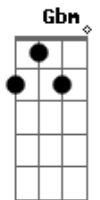

© ukulele-chords.com