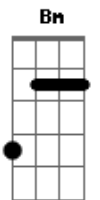

© ukulele-chords.com