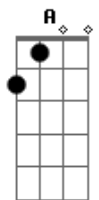

Finger Eleven - Love's What You Left Me With

Tom: A

m
Intro: Am C Am Dm Am C Dm

Am C
Lots of wonderful things you'll become
Dm Am
You always used to say
Am C
All the time that ties down in your life
Dm Am
Feels different today
F G Am
I feel bad cause there is no other place in your arms
C
That id rather be
F
I know loves what you left me with
G Am
But I can't believe you left me

Am C
All the wonderful things to become
Dm Am
What possibilities
Am C
And the struggle of finding yourself
Dm Am
Was never lost on me
F G
Every ending has to be too much too soon
Am C
For just about everybody
F
I know loves what you left me with
G Am

But I can't believe you left me

(Gbm G Bm C G Gbm C C)
(Am C Am Dm Am C Dm)

Am C
Lots of wonderful things to remember
Dm Am
It's such a stupid shame
Am C
Swept away with my own share of pain
Dm Am
I won't forget again
F G
I can only tell you for sure
Am C
That I'm not sure of anything
F
Except loves what you left me with
G Am
But I can't believe you left me

(Am C Dm Am Am C Dm Am)

F G
Every ending has to be too much too soon
Am C
For just about everybody
F
I know loves what you left me with
G Am
But I can't believe you left me

F
I know loves what you left me with
G Am
But I can't believe you left me

Acordes

© ukulele-chords.com