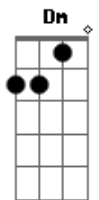

© ukulele-chords.com