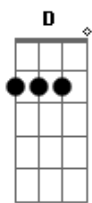

© ukulele-chords.com