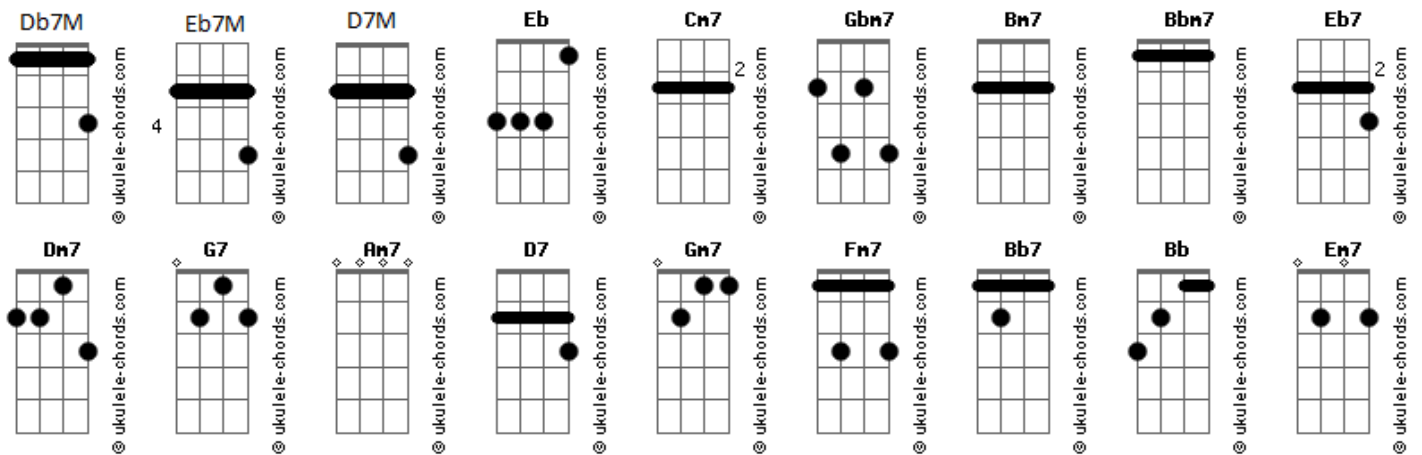

Db7M **Bb**
By setting sun, by storm's wake

Db7M **Cm7** **Gbm7**
Till welcomed home to gentle sea

[Ponte]

Fm7 **Gm7** **Cm7**
Sinking deeper and deeper in calm embrace

Fm7 **Gm7** **Cm7**
Loving tide sweeping in, bear you down

Acordes

Fm7 **Gm7** **Cm7**
Should you meet us, arise and surface thus

Fm7 **Gm7** **G#7M**
With your own beating heart wish them well

[Refrão]

Gbm7 **Em7** **A7**
Deep, dark, far away

D7M
I heard of your voice

A
With your every choice

D **Bm7** **E7**
Now our hands joined round the meaning you sought

Gbm7 **Em7** **A7**
I'll catch your tears

D7M
Quench your fears with joy

A
To your devotion

D **Bm7** **E7**
Where in time all shall as hope be reborn all

(**Gbm7** **Em7** **A7**)
(**D7M** **A**)
(**Dm** **Bm7** **E**)
[Refrão]

Gbm7 (**Gbm7** **Fm7**) **Em7** **A7**
Hush love, close your eyes

D7M **A**
Let them sleep all blind, in such a still night

D **Bm7** **E7**
It calls to unto dreams, be and all