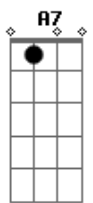

© ukulele-chords.com