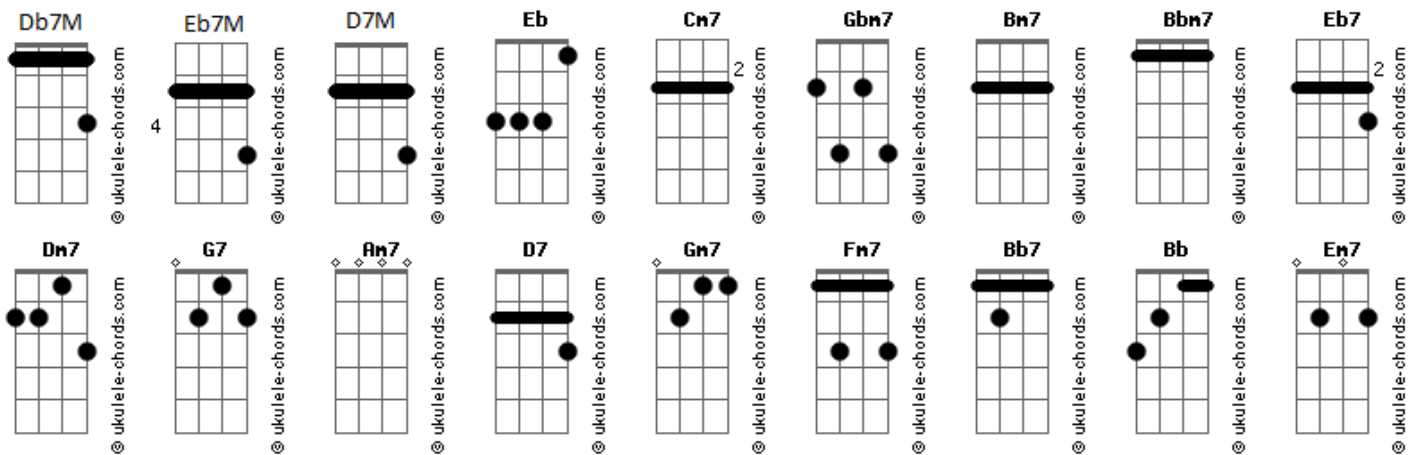

Db7M **Bb**
By setting sun, by storm's wake

Db7M **Cm7** **Gbm7**
Till welcomed home to gentle sea

[Ponte]

Fm7 **Gm7** **Cm7**
Sinking deeper and deeper in calm embrace

Fm7 **Gm7** **Cm7**
Loving tide sweeping in, bear you down

Acordes

Fm7 **Gm7** **Cm7**
Should you meet us, arise and surface thus

Fm7 **Gm7** **G#7M**
With your own beating heart wish them well

[Refrão]

Gbm7 **Em7** **A7**
Deep, dark, far away

D7M
I heard of your voice

A
With your every choice

D **Bm7** **E7**
Now our hands joined round the meaning you sought

Gbm7 **Em7** **A7**
I'll catch your tears

D7M
Quench your fears with joy

A
To your devotion

D **Bm7** **E7**
Where in time all shall as hope be reborn all

(**Gbm7** **Em7** **A7**)
(**D7M** **A**)
(**Dm** **Bm7** **E**)
[Refrão]

Gbm7 (**Gbm7** **Fm7**) **Em7** **A7**
Hush love, close your eyes

D7M **A**
Let them sleep all blind, in such a still night

D **Bm7** **E7**
It calls to unto dreams, be and all