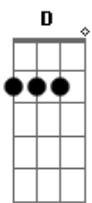

© ukulele-chords.com