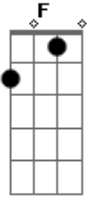

© ukulele-chords.com

© ukulele-chords.com