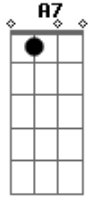

© ukulele-chords.com