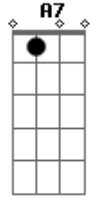

© ukulele-chords.com