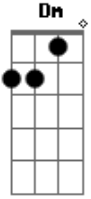

Filosofia Reggae - So Long

Tom: C

Dm / F / A7 (dois tempos p/ cada acorde segue inteira assim.)

Always will come on
I can't see if that's right or wrong
Didn't know but i've done
Now i see u had leave me alone

for so long, so long (4x)

If you're feeling complication,
(Do you hear my crying)
creation is direction..
(you made me feel so fine)
On continuous meditation
(Blessed my mind)
to high all vibration
(with memories but for so long so long..)
for so long, so long.

Acordes

© ukulele-chords.com

© ukulele-chords.com

© ukulele-chords.com

© ukulele-chords.com