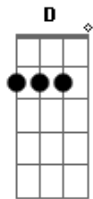

Filipe Leônidas - Life Is Like This!

Tom: D
Intro: D Bm G A

D Bm G A
Every week i'm working, I'm working to give you a ring
D Bm G A
I need Money, the Life is like this!
D Bm
I drink in some places
G A
Places that lead nowhere
D Bm
Tired like a dog
G A
To make you smile for me
D Bm
The days go by
G A
And I can not see
D Bm
You were so close
G A
Now get away from me
D Bm
Sweet is your poison
G A
I want to feel
A G D
Ahhhhh, ahhhh, my darling
A G D

Let this love, come to you
A G D
Ahhhhh, ahhhh, my darling
A G D
Don't cry, don't cry, don't cry, for me

D Bm
It's night, I play the guitar
G A
And I make some songs
D Bm
I remember your kiss
G A
How the sky is blue
D Bm
broken my heart
G A
I know you're not here
D Bm
Maybe you will not come back
G A
cause Life is like this!

A G D
Ahhhhh, ahhhh, my darling
A G D
Let this love, come to you
A G D
Ahhhhh, ahhhh, my darling
A G D
Don't cry, don't cry, don't cry, for me

Acordes